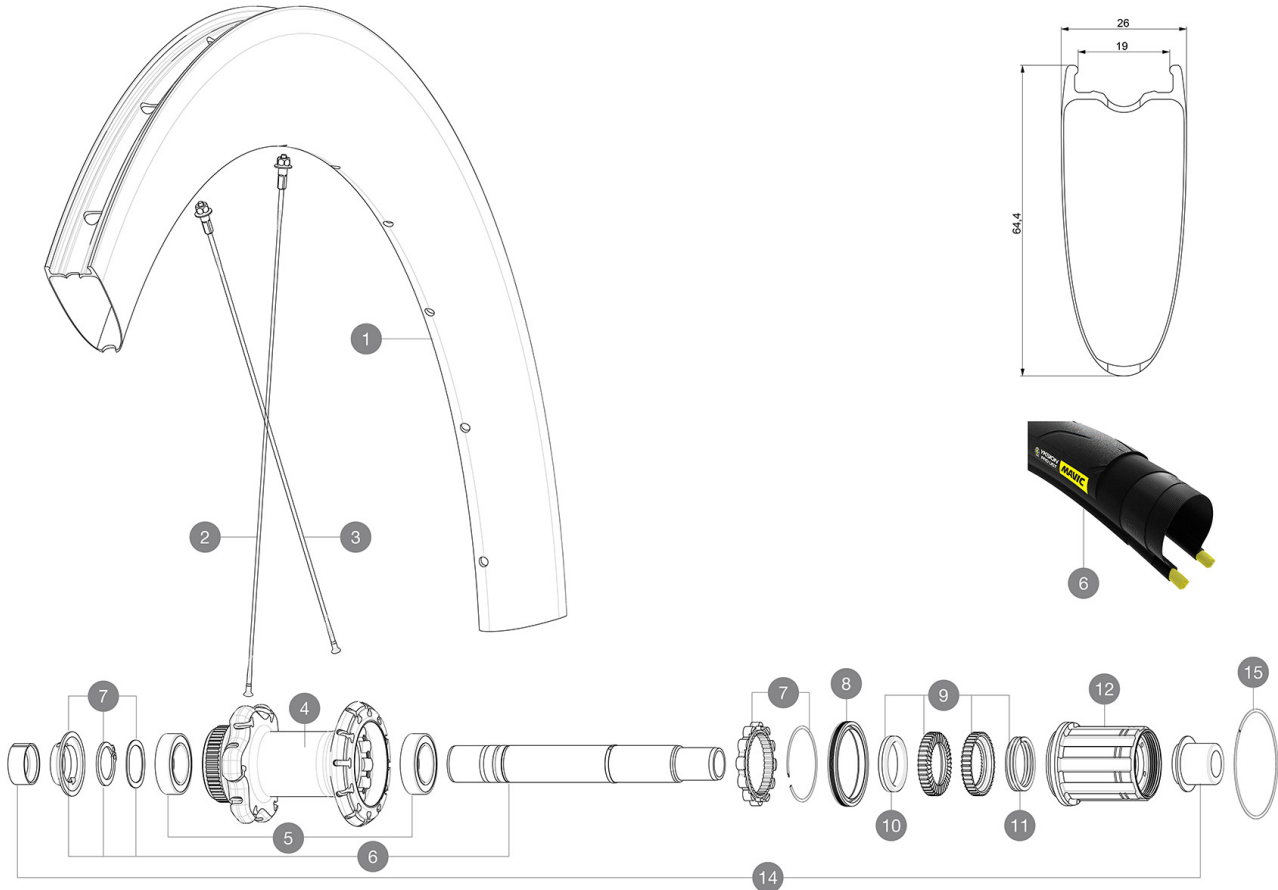

MAVIC Comete Pro Carbon SL UST Disc

ASTM CATEGORY 1 : road only

For a longer longevity of the wheel, Mavic recommends that the total weight supported by the wheels don't exceed 120kg, bike included

Recommended tyre sizes: 25 to 32 mm

Max. Pressure: see indication on wheel and tyre. If they differ, use the lower of the 2

Max. Pressure tubeless: 25mm 6 bars - 87 PSI, 28mm 5 bars - 70 PSI. Max pressure tubetype: 25mm 7 bars - 102 PSI, 28mm 6 bars - 87 PSI

REFERENCES WHEELS

R30031 ComProCarb SL UST DCL Rr

RIMS

&NBSP;:

1	V4093115	Kit Front/Rear rim Cosmic SL 65 Disc while stock lasts
1	V2738213	KIT REAR RIM COMETE PRO CARBON SL UST Disc 19 - while stock
	V2620101	UST RIM TAPE 25mm (for 21-24mm wide rim)

HUB SHELLS

4	N/A	HUB BODY
5	V2560401	KIT 2 BEARINGS 17x28x7 + WAVED WASHER + CLIP
6	V2252901	KIT ID360 CENTER LOCK 135/142mm AXLE W/CLIP
7	V2252701	KIT ID360 INSERT SHAPED EAR LOBE > 2017
8	V2251601	KIT ID360 SEAL + GREASE
9	V2251701	KIT ID360 2 RATCHETS + SPRING + GREASE
10	V2500501	KIT ID360 3 PADS NOISE REDUCING
11	V2251801	KIT 3 ID360 ROAD SPRINGS
12	V3430101	HG11 Freewheel Body ID360
13	V2560501	KIT ADJUST. SYSTEM QRM AUTO ID360 for 17x28x7 bearing
15	V2252201	KIT 2 REAR HUB RETENTION RINGS 48mm