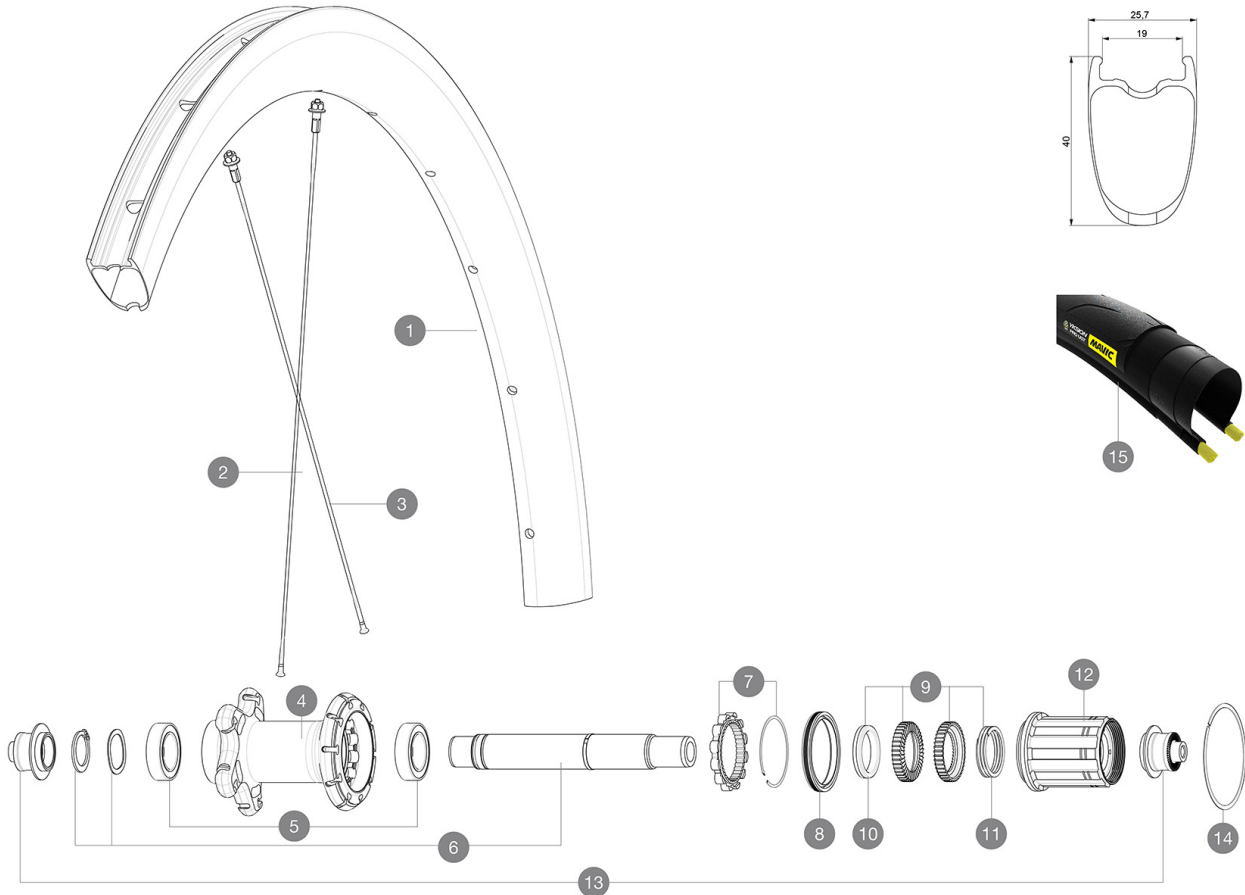

MAVIC Cosmic Pro Carbon SL UST

ASTM CATEGORY 1 : road only

For a longer longevity of the wheel, Mavic recommends that the total weight supported by the wheels don't exceed 120kg, bike included

Recommended tyre sizes: 25 to 32 mm

Max. Pressure: see indication on wheel and tyre. If they differ, use the lower of the 2

Max. Pressure tubeless: 25mm 6 bars - 87 PSI, 28mm 5 bars - 70 PSI. Max pressure tubetype: 25mm 7 bars - 102 PSI, 28mm 6 bars - 87 PSI

REFERENCES WHEELS

R30151 CosmicProCarb SL UST19 Rr

RIMS

&NBSP::

1	V4092713	Kit Rear rim Cosmic SL 40 RB
1	V2736413	KIT REAR RIM COSMIC PRO CARBON SL UST 19 - while stock last
	V3720101	25mm UST Tape for 19 to 22mm Road Rims

SPOKES

2	V3663001	KIT 12 FRT/NDS COSMIC PRO CARB SL UST/UST Disc C/C Disc/T Di
2	V3665301	KIT 1 FRT 271 + 1 NDS 278 COSMIC PRO CARBON SL UST 19 STAMPE
3	V3662801	KIT 12 DS COSMIC PRO CARB SL T/UST/UST Disc/C/C Disc BUTTED

HUB SHELLS

4	N/A	HUB BODY
5	V2560401	KIT 2 BEARINGS 17x28x7 + WAVED WASHER + CLIP
6	V2252801	KIT ID360 UB REAR AXLE W/CLIP/WAVED WASHER
7	V2252701	KIT ID360 INSERT SHAPED EAR LOBE > 2017
8	V2251601	KIT ID360 SEAL + GREASE
9	V2251701	KIT ID360 2 RATCHETS + SPRING + GREASE
10	V2500501	KIT ID360 3 PADS NOISE REDUCING
11	V2251801	KIT 3 ID360 ROAD SPRINGS
12	V3430101	HG11 Freewheel Body ID360
14	V2252201	KIT 2 REAR HUB RETENTION RINGS 48mm

TYRES

15	39938825	Yksion Pro UST 700x25

ADAPTERS

13	V2253101	KIT REAR AXLE ADAPTOR QUICK RELEASE ID360