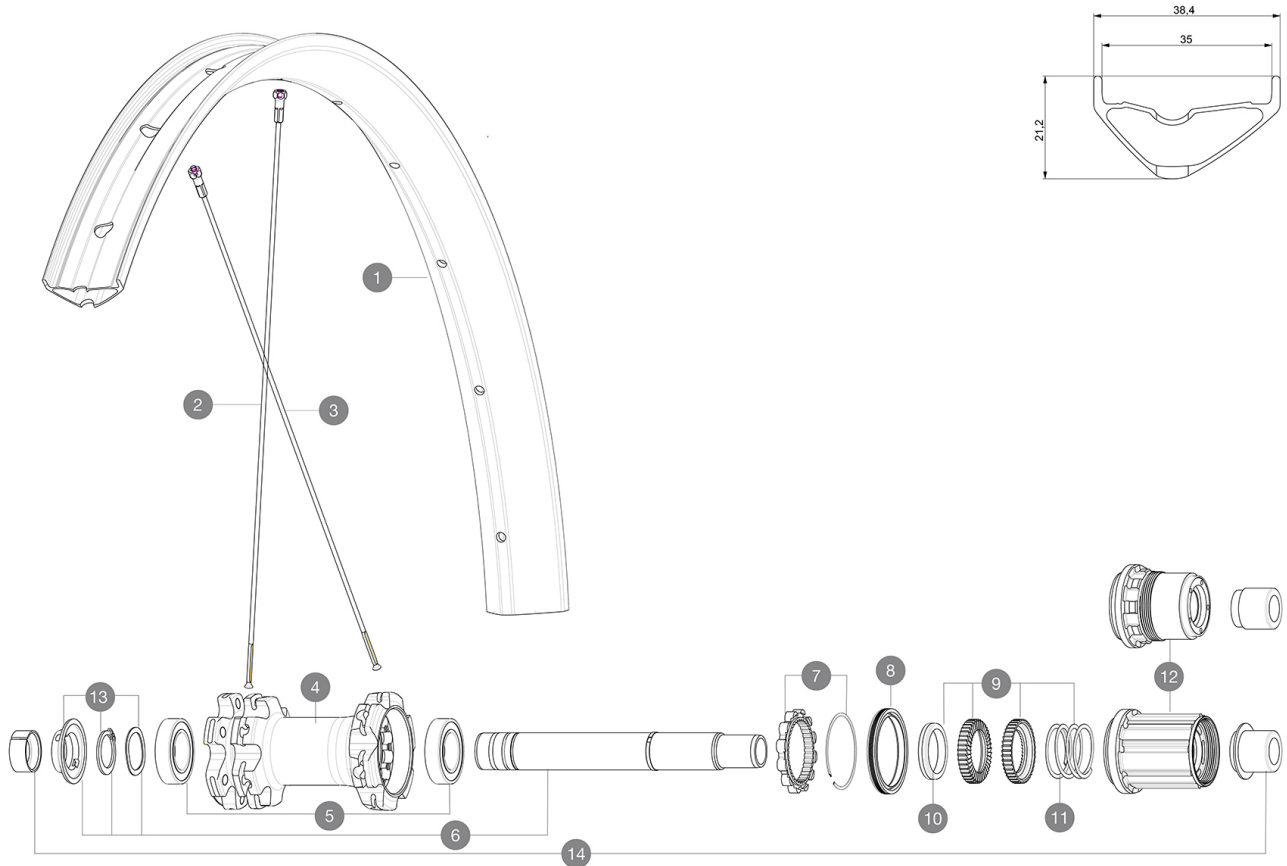

ASTM CATEGORY 3 : CROSS COUNTRY AND TRAIL RIDING

For a longer longevity of the wheel, Mavic recommends that the total weight supported by the wheels don't exceed 120kg, bike included
Recommended tyre sizes: 65mm to 81mm (2.5" to 3.2")

REFERENCES WHEELS

R26091	XA 35 27,5 Rr Boost XD	R26081	XA 35 27,5 Rr Boost
--------	------------------------	--------	---------------------

RIMS

&NBSP;:

1	V3762215	KIT FRT/REAR RIM XA 35 27,5"
	V3710101	40mm UST Tape For 35mm Wide Rims

SPOKES

2	36690101	"KIT 12 FT/NDS CROSSONE/CROSSMAX/XA 27,5"" SPK 278mm"
3	36690201	"KIT 12 DS XONE/CROSSRIDE FTS/CROSSMAX/XA 27,5"" SPK 276mm"

HUB SHELLS

4	N/A	HUB BODY
5	M40076	HUB BEARINGS 17x30x7 6903 x 2
6	V2372201	KIT ID360 148 D6T AXLE WITH CLIP
7	V2252701	KIT ID360 INSERT SHAPED EAR LOBE > 2017
8	V2251601	KIT ID360 SEAL + GREASE
9	V2375201	KIT ID360 24 TEETH 2 RATCHET + MTB SPRING + PAD (specific)
10	V2375401	KIT ID360 MTB 24T 3 NOISE REDUCING PADS
11	V2372901	KIT 3 ID360 MTB SPRINGS
12	V3790101	HG9 Steel MTB Freewheel Body ID360
12	V3740101	XD MTB Freewheel Body ID360
13	V2373001	KIT ADJUST. SYSTEM QRM AUTO ID360 for 17x30x7 bearing

SPOKES

- **Material** : steel
- **Material** : steel
- **Shape** : straight pull, round
- **Shape** : straight pull, round
- **Count** : 24 front and rear
- **Count** : 24 front and rear
- **Lacing** : front and rear crossed 2
- **Lacing** : front and rear crossed 2