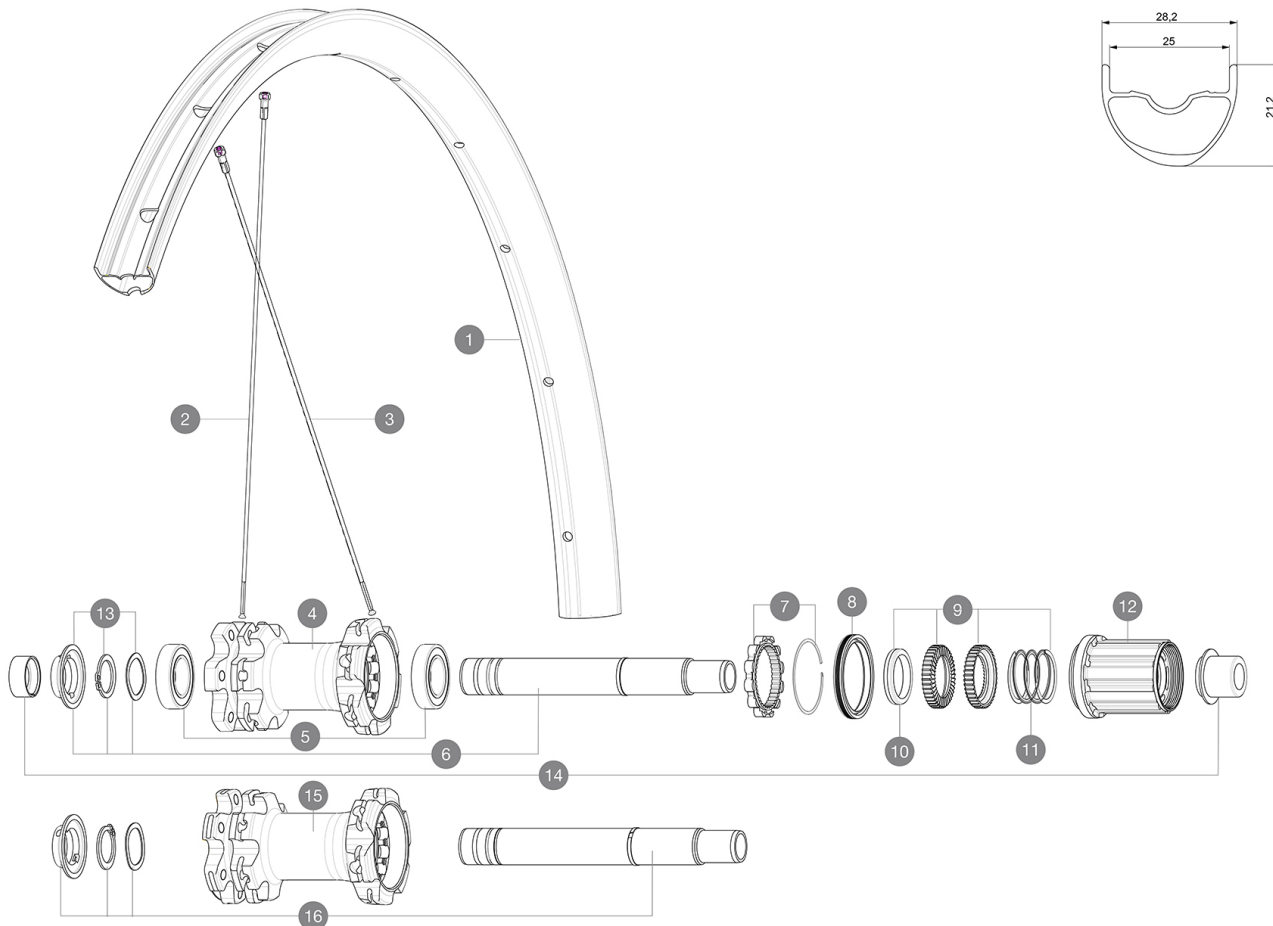

## ASTM CATEGORY 3 : CROSS COUNTRY AND TRAIL RIDING

For a longer longevity of the wheel, Mavic recommends that the total weight supported by the wheels don't exceed 120kg, bike included  
 For a longer longevity of the wheel, Mavic recommends that the total weight supported by the wheels doesn't exceed 150kg, bike included  
 Recommended tyre sizes: 46mm to 64mm (1.8" to 2.5")

## REFERENCES WHEELS

R24661	Crossmax 29 Rr	R24681	Crossmax 29 Rr Boost
R24671	Crossmax 29 Rr XD	R24691	Crossmax 29 Rr Boost XD

### WHEEL HUB

- **Front and rear bodies** : aluminum
  - **Front and rear bodies** : aluminum
  - **Front and rear bodies** : aluminum
  - **Axle material** : aluminum
  - **Axle material** : aluminum
  - **Axle material** : aluminum
- Auto adjust sealed cartridge bearings (QR Auto), front and rear
- Auto adjust sealed cartridge bearings (QR Auto), front and rear
- **Freewheel** : Instant Drive 360 steel
  - **Freewheel** : Instant Drive 360 steel
- 24 teeth ratchet  
Instant Drive 360  
QR Auto

### WHEEL WEIGHTS

1047