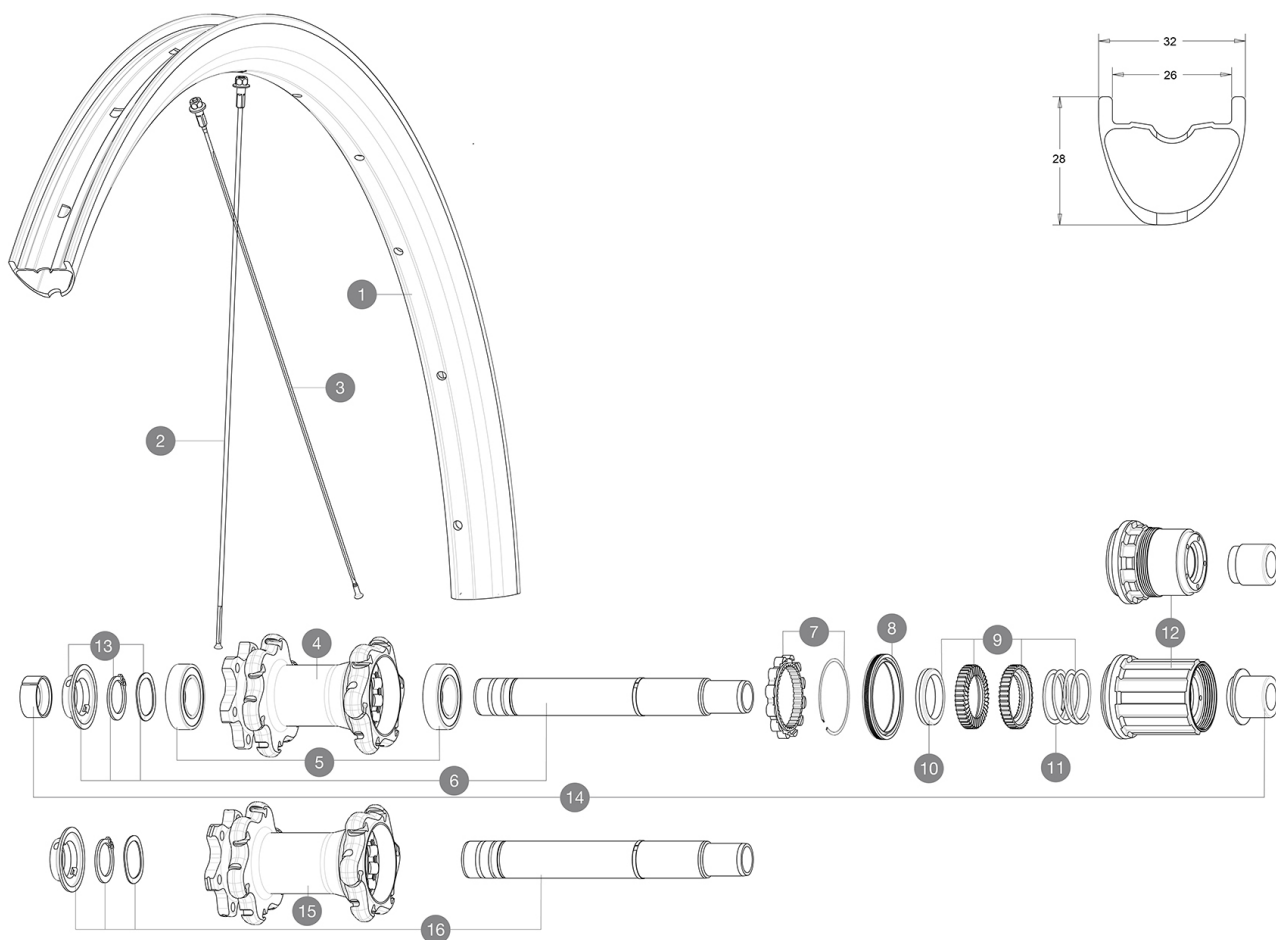

## REFERENCES WHEELS

### SPOKES

	V2387801	KIT 12 FRIT/REAR XA PRO CARBON 29" EXTRA FLAT SPOKE 288mm +
--	----------	---

### HUB SHELLS

4	N/A	HUB BODY
5	M40076	HUB BEARINGS 17x30x7 6903 x 2
6	V2372101	KIT ID360 135/142 D6T AXLE WITH CLIP
7	V2252701	KIT ID360 INSERT SHAPED EAR LOBE > 2017
8	V2251601	KIT ID360 SEAL + GREASE
9	V2375201	KIT ID360 24 TEETH 2 RATCHET + MTB SPRING + PAD (specific)
10	V2375401	KIT ID360 MTB 24T 3 NOISE REDUCING PADS
11	V2372901	KIT 3 ID360 MTB SPRINGS
12	V3780101	HG9 Alloy MTB Freewheel Body ID360
12	V3740101	XD MTB Freewheel Body ID360
13	V2373001	KIT ADJUST. SYSTEM QRM AUTO ID360 for 17x30x7 bearing
15	N/A	HUB BODY
16	V2372201	KIT ID360 148 D6T AXLE WITH CLIP

### WHEEL WEIGHTS