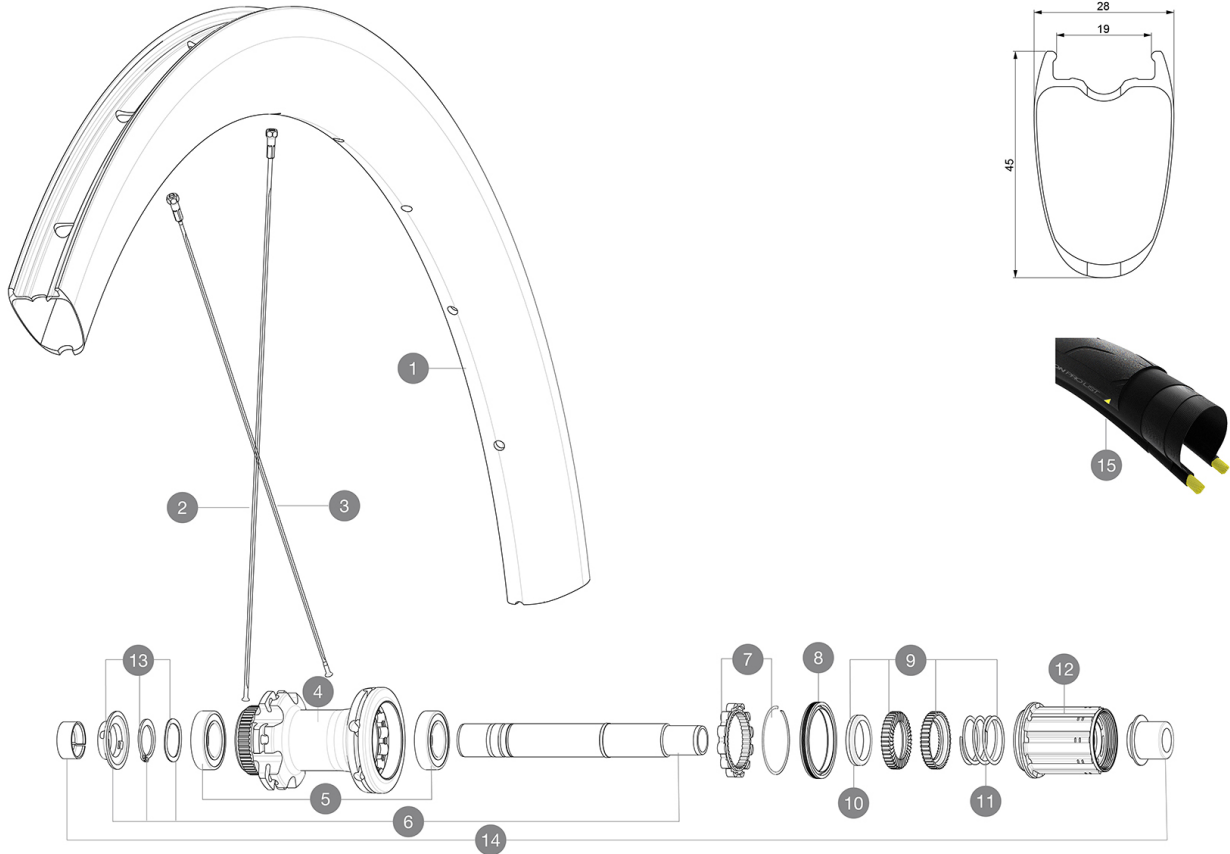

MAVIC *Cosmic Pro Carbon Disc TDF*

ASTM CATEGORY 1 : road only

For a longer longevity of the wheel, Mavic recommends that the total weight supported by the wheels don't exceed 120kg, bike included

Recommended tyre sizes: 25 to 32 mm

Max. Pressure: see indication on wheel and tyre. If they differ, use the lower of the 2

REFERENCES WHEELS

R35521 CosProCarb UST DCL TDF2 Rr

RIMS

&NBSP;:

1	V4092815	Kit Front/Rear rim Cosmic SL 45 Disc
1	V4091113	KIT REAR RIM COSMIC PRO CARBON UST DISC TdF 20 - while stock
	V2620101	UST RIM TAPE 25mm (for 21-24mm wide rim)

SPOKES

2	V3665901	KIT 12 FRT/NDS COSMIC PRO CARBON UST Disc SPOKE 273 + nipple
2	V4161201	Kit 12 Front/Rear non Drive Side Stainless Spokes 273 Cosmic
3	V4161101	Kit 12 Rear Drive Side Stainless Spokes 270 Cosmic Pro Carbo
3	V3665701	KIT 12 DS COSMIC PRO CARBON UST Disc SPOKE 270mm + nipple+wa

HUB SHELLS

4	N/A	HUB BODY
5	M40076	HUB BEARINGS 17x30x7 6903 x 2
6	V2373401	KIT ID360 135/142 DCL L1 AXLE WITH CLIP
7	V2252701	KIT ID360 INSERT SHAPED EAR LOBE > 2017
8	V2251601	KIT ID360 SEAL + GREASE
9	V2251701	KIT ID360 2 RATCHETS + SPRING + GREASE
10	V2500501	KIT ID360 3 PADS NOISE REDUCING
11	V2251801	KIT 3 ID360 ROAD SPRINGS
12	V3430101	HG11 Freewheel Body ID360
13	V2373001	KIT ADJUST. SYSTEM QRM AUTO ID360 for 17x30x7 bearing

ADAPTERS

14	V2510701	ID360V2RrAxleAdapt12x142/148
	V2510901	ID360 EVO RrAxleAdpt12x135/150
	V2510801	ID360 V2 RrAxleAdapt9x135