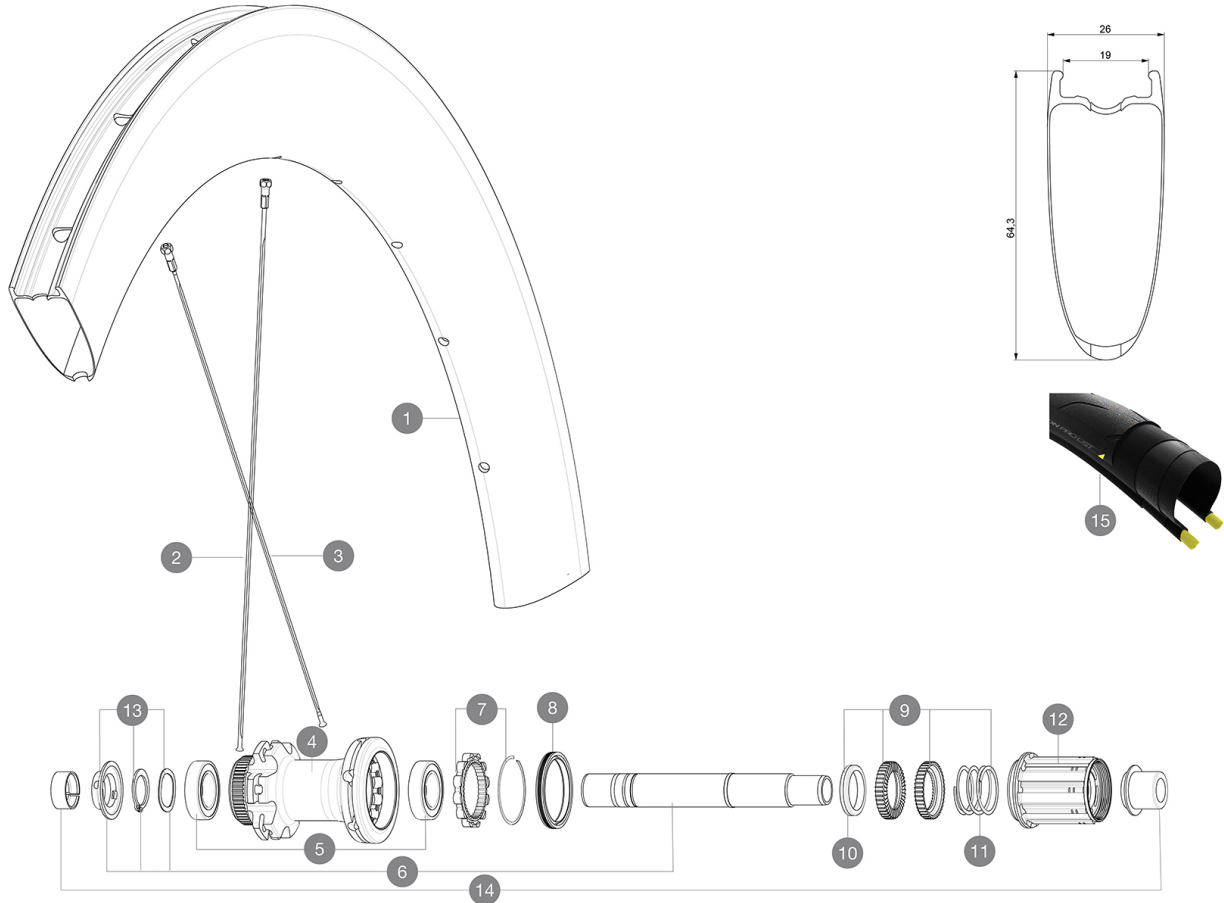

MAVIC Comete Pro Carbon Disc TDF

ASTM CATEGORY 1 : road only

For a longer longevity of the wheel, Mavic recommends that the total weight supported by the wheels don't exceed 120kg, bike included

Recommended tyre sizes: 25 to 32 mm

Max. Pressure: see indication on wheel and tyre. If they differ, use the lower of the 2

REFERENCES WHEELS

R35531 CometeProCarbUSTDCL TDF2 Rr

RIMS

 NBSP;:

1	V4091410 V2620101	KIT FRONT RIM COMETE PRO CARBON SL US DISC Tdf 20 / FRT & RE UST RIM TAPE 25mm (for 21-24mm wide rim)
---	----------------------	--

HUB SHELLS

4	N/A	HUB BODY
5	M40076	HUB BEARINGS 17x30x7 6903 x 2
6	V2373401	KIT ID360 135/142 DCL L1 AXLE WITH CLIP
7	V2252701	KIT ID360 INSERT SHAPED EAR LOBE > 2017
8	V2251601	KIT ID360 SEAL + GREASE
9	V2251701	KIT ID360 2 RATCHETS + SPRING + GREASE
10	V2500501	KIT ID360 3 PADS NOISE REDUCING
11	V2251801	KIT 3 ID360 ROAD SPRINGS
12	V3430101	HG11 Freewheel Body ID360
13	V2373001	KIT ADJUST. SYSTEM QRM AUTO ID360 for 17x30x7 bearing

SPOKES

- **Material** : steel
- **Shape** : straight pull, flat
- **Nipples** : steel, ABS
- **Count** : 24 front and rear
- **Lacing** : front and rear crossed 2

WHEEL HUB

- **Front and rear bodies** : aluminum
 - **Axle material** : aluminum
- Auto adjust sealed cartridge bearings (QR Auto), front and rear
- **Freewheel** : Instant Drive 360
 - **Front** : Quick release and 12x100 through axle compatible
 - **Rear** : Quick Release, 12x142 and 12x135 compatible