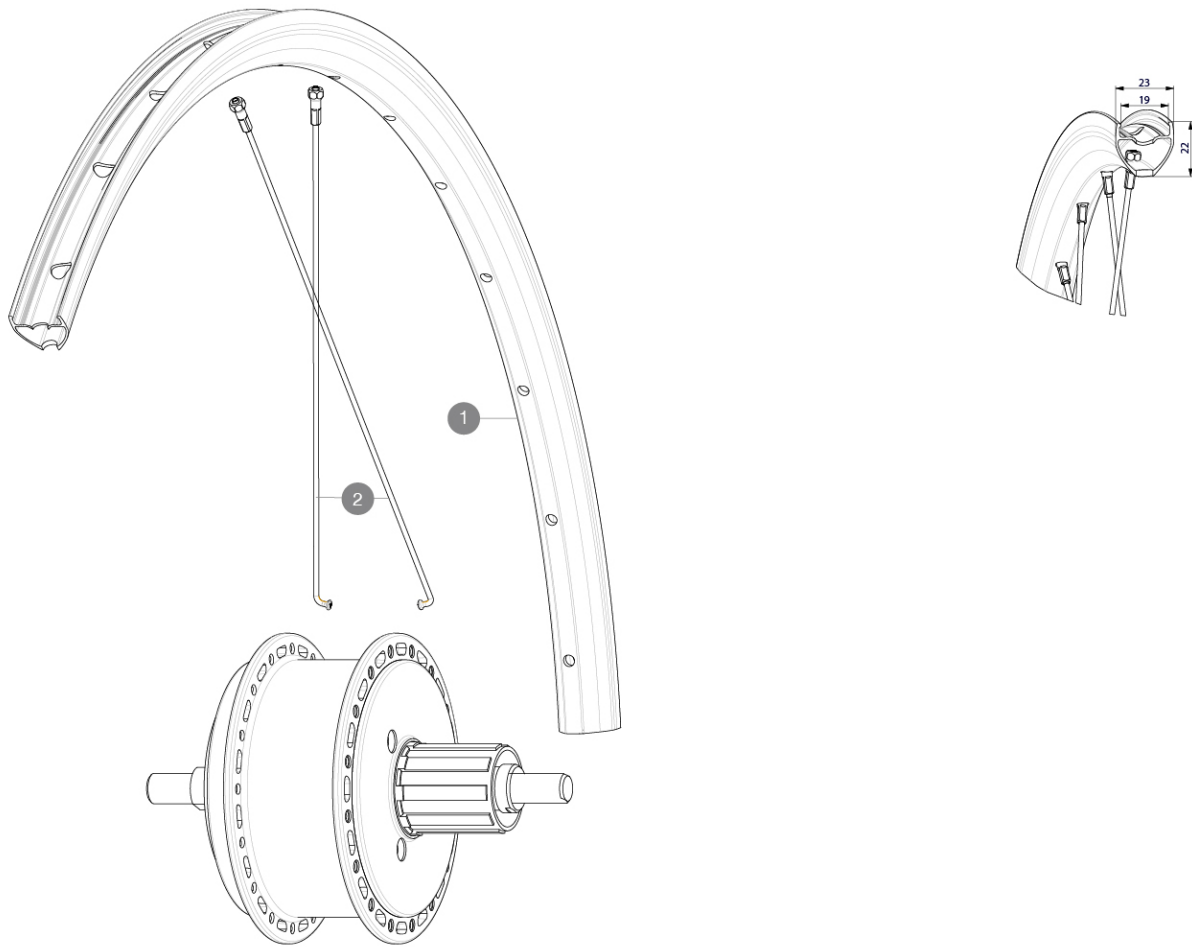

## REFERENCES WHEELS

**RIMS**

&amp;NBSP;:

<b>1</b>	V4094413	Kit Rear rim Aksium Elite EVO UST Disc EBM
	V2620101	UST RIM TAPE 25mm (for 21-24mm wide rim)

**SPOKES**

<b>2</b>	V3667801	Kit 16 NDS round Jbent spoke 255mm Aksium Elite UST Disc EBM
<b>3</b>	V3667701	Kit 16 DS round Jbent spokes 251mm Aksium Elite UST Disc EBM

## WHEEL WEIGHTS