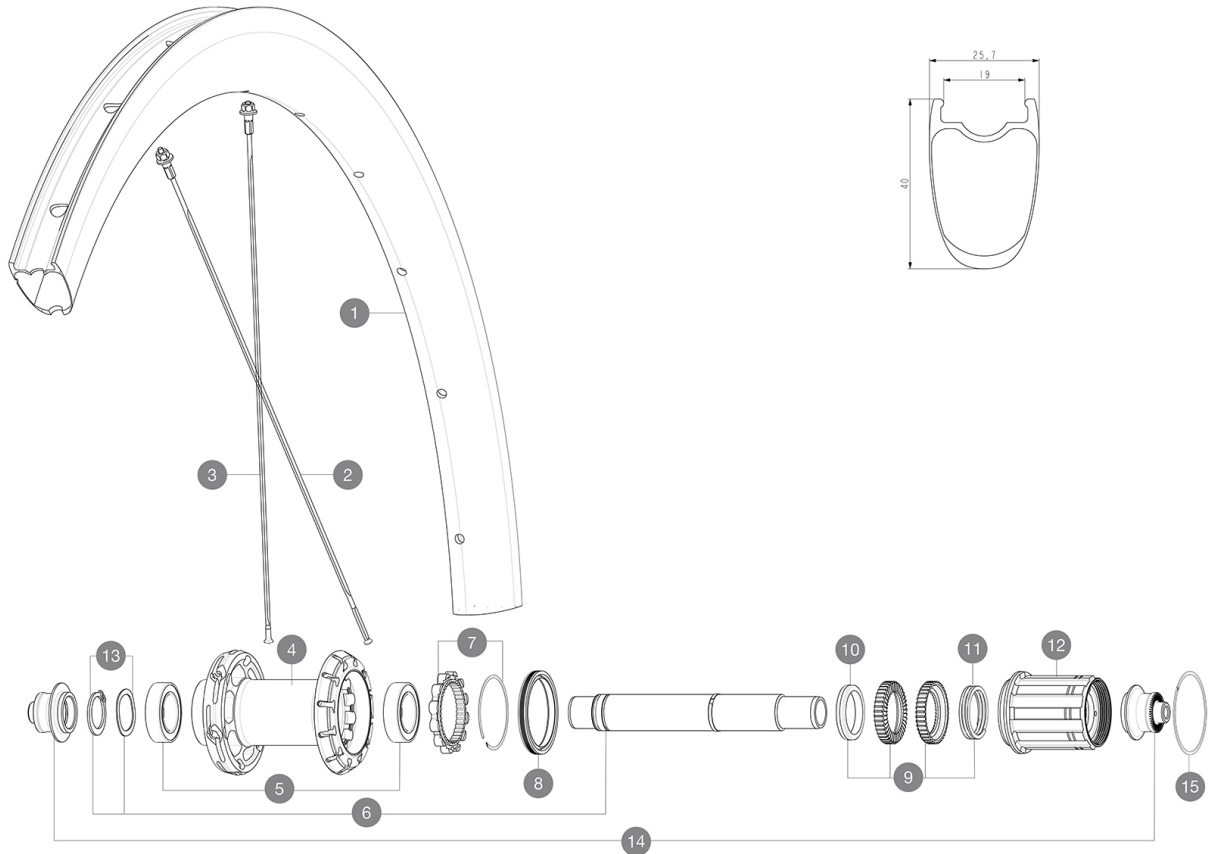

Maximum tyre pressure: 6.75bar/97PSI with a 23mm tyre - 3.8bar/55PSI with a 62mm tyre

Recommended tyre sizes: 25 to 32 mm

Max. Pressure: see indication on wheel and tyre. If they differ, use the lowest of the 2

Maximum tyre size: width 62mm - pressure max. 3.8Bar/55PSI

REFERENCES WHEELS

R36731 COSMIC SL 40 RB 700 QR M11

RIMS

&NBSP::

1	V4092713	Kit Rear rim Cosmic SL 40 RB
	V3720101	25mm UST Tape for 19 to 22mm Road Rims