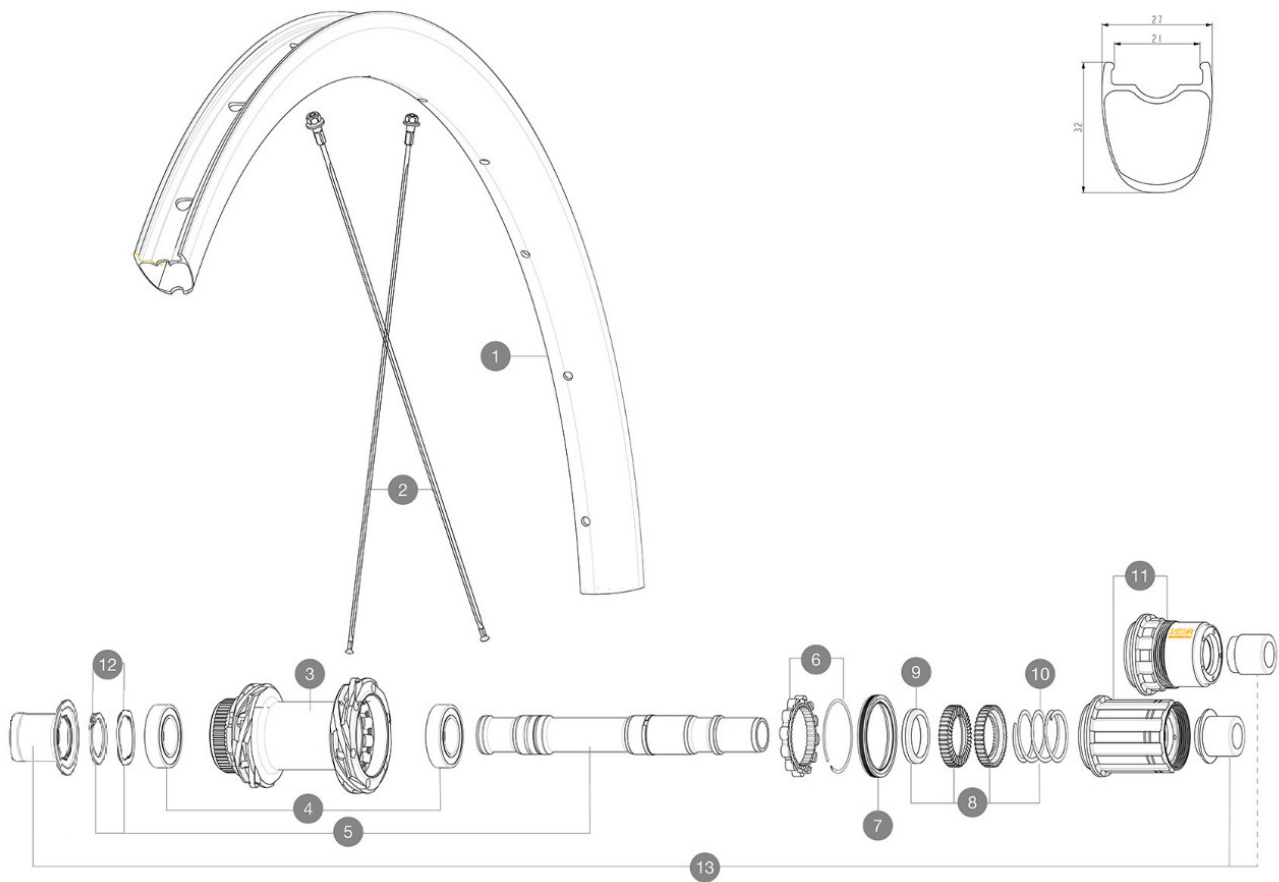

MAVIC Cosmic SLS 32 Disc

1
2021
REAR

REFERENCES WHEELS

R36771 Cosmic SLS 32 DCL Rr

R39081 Cosmic SLS 32 DCL Rr XDR

RIMS

&NBSP;:

1	V4093215	Kit Front/Rear rim Cosmic SL 32 Disc while stock lasts
	V2620101	UST RIM TAPE 25mm (for 21-24mm wide rim)

SPOKES

2	V4163101	Kit 12 Front/Rear Cosmic SLS 32 Disc aero stainless spoke 28
---	----------	--

HUB SHELLS

3	N/A	HUB BODY
3	N/A	HUB BODY
4	M40076	HUB BEARINGS 17x30x7 6903 x 2
5	V2373401	KIT ID360 135/142 DCL L1 AXLE WITH CLIP
6	V2252701	KIT ID360 INSERT SHAPED EAR LOBE > 2017
7	V00063631	Kit ID360 seal version 2 (larger)
8	V2251701	KIT ID360 2 RATCHETS + SPRING + GREASE
9	V2500501	KIT ID360 3 PADS NOISE REDUCING
10	V2251801	KIT 3 ID360 ROAD SPRINGS
11	V2580101	FREEHUB BODY XD Road ID360
11	V3430101	HG11 Freewheel Body ID360
12	V2373001	KIT ADJUST. SYSTEM QRM AUTO ID360 for 17x30x7 bearing

ADAPTERS

13	V2510701	ID360V2RrAxleAdapt12x142/148
----	----------	------------------------------

MAVIC *Cosmic SLS 32 Disc*

Specifications

WHEEL WEIGHTS