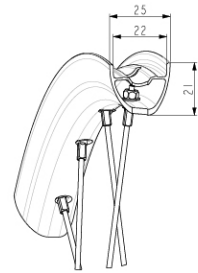

MAVIC ALLROAD S DISC EBM

Recommended tyre sizes: 28 to 64 mm (1.1" to 2.5")

REFERENCES WHEELS**RIMS**

&NBSP;:

- | | | |
|----------|----------|---|
| 1 | V4092313 | Kit Rear rim EBM Allroad S While Stocks lasts |
| | V2620101 | UST RIM TAPE 25mm (for 21-24mm wide rim) |

SPOKES

- | | | |
|----------|----------|--|
| 2 | V3667801 | Kit 16 NDS round Jbent spoke 255mm Aksium Elite UST Disc EBM |
|----------|----------|--|

MAVIC ***ALLROAD S DISC EBM***

Specifications

WHEEL WEIGHTS