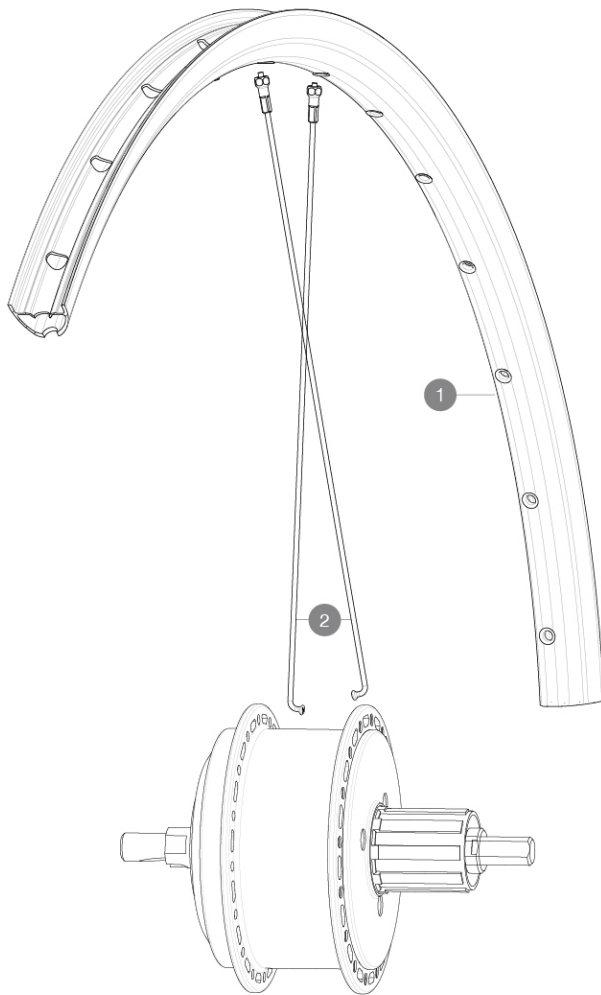

MAVIC ALLROAD S DISC EBM

Recommended tyre sizes: 28 to 64 mm (1.1" to 2.5")

REFERENCES WHEELS**RIMS**

&NBSP;:

- | | | |
|----------|----------|---|
| 1 | V4092313 | Kit Rear rim EBM Allroad S While Stocks lasts |
| | V2620101 | UST RIM TAPE 25mm (for 21-24mm wide rim) |

SPOKES

- | | | |
|----------|----------|--|
| 2 | V3667801 | Kit 16 NDS round Jbent spoke 255mm Aksium Elite UST Disc EBM |
|----------|----------|--|

MAVIC ***ALLROAD S DISC EBM***

Specifications

WHEEL WEIGHTS