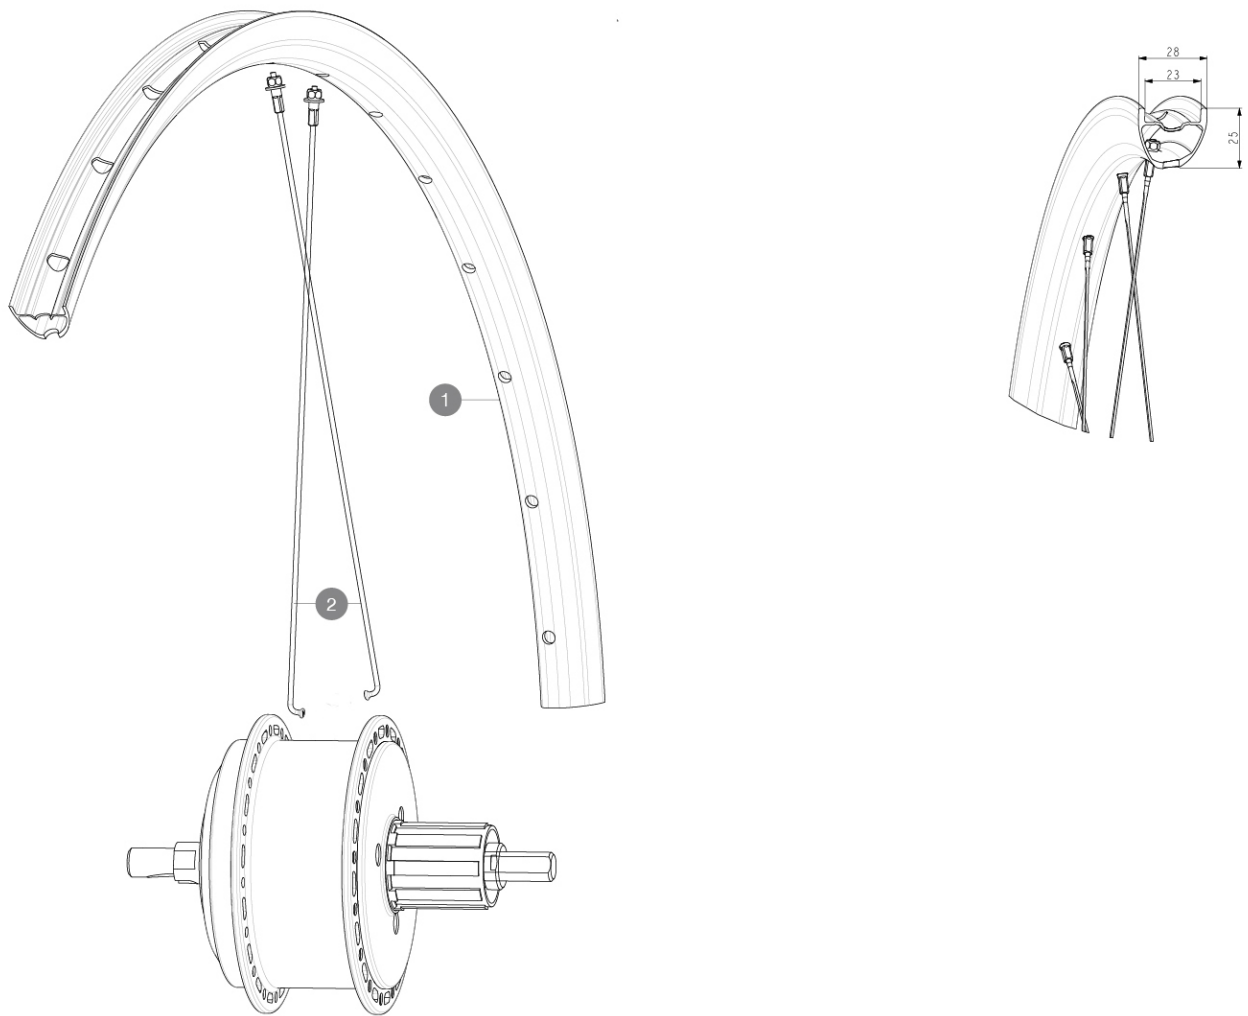

REFERENCES WHEELS

RIMS

&NBSP;:

1	V4092513	Kit Rear rim EBM Allroad Pro Carbon SL while stock lasts
	V2620101	UST RIM TAPE 25mm (for 21-24mm wide rim)

SPOKES

2	V3667701	Kit 16 DS round Jbent spokes 251mm Aksium Elite UST Disc EBM
----------	----------	--

MAVIC **ALLROAD PRO CARBON SL DISC EBM**2021
REAR**Specifications****VERSIONS**

- Freewheel : Shimano/Sram

WHEEL WEIGHTS