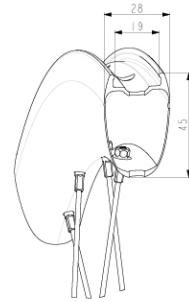

**MAVIC** **COSMIC SL 45 DISC MAHLE****REFERENCES WHEELS**

Maximum tyre pressure: 4.4bar/64PSI with a 28mm tyre - 2.6bar/38PSI with a 64mm tyre  
 ASTM CATEGORY 2 : road and offroad with jumps less than 15cm  
 For a longer longevity of the wheel, Mavic recommends that the total weight supported by the wheels doesn't exceed 120kg, bike included  
 Maximum tyre size: width 62mm - pressure max. 3.8Bar/55PSI

**RIMS**

&amp;NBSP;:

<b>1</b>	V4093713	Kit Rear rim Cosmic SL 45 Disc EBM/ CPC UST Disc EBM
	V2620101	UST RIM TAPE 25mm (for 21-24mm wide rim)

**SPOKES**

<b>2</b>	V3668001	KIT 16 NON DRIVE SIDE J-bent Spoke 230mm COSMIC PRO CARBON U
<b>3</b>	V3667901	KIT 16 DRIVE SIDE J-bent Spoke 228mm COSMIC PRO CARBON UST D

**Specifications****RIMS**

- **Material** : 100% carbon fiber
- **Material** : 100% carbon fiber
- **Height** : 45 mm
- **Height** : 45 mm
- **Drilling** : traditional (front 24 holes and rear 32 holes)
- **Drilling** : traditional (front 24 holes and rear 32 holes)

Disc brake specific profile

Disc brake specific profile

- **ETRTO size** : 622x19TC
- **ETRTO size** : 622x19TC
- **Tire** : clincher
- **Tire** : clincher

**SPOKES**

- **Material** : steel
- **Material** : steel
- **Shape** : straight pull, round
- **Shape** : straight pull, round
- **Count** : 28 front and rear
- **Count** : 28 front and rear