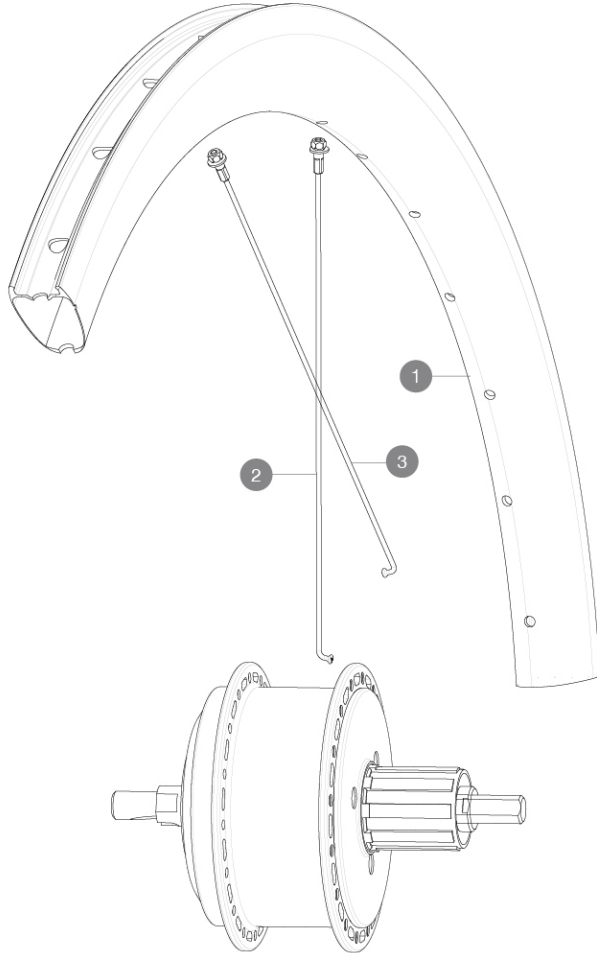

**MAVIC** **COSMIC SL 45 DISC MAHLE****REFERENCES WHEELS**

Maximum tyre pressure: 4.4bar/64PSI with a 28mm tyre - 2.6bar/38PSI with a 64mm tyre  
 ASTM CATEGORY 2 : road and offroad with jumps less than 15cm  
 For a longer longevity of the wheel, Mavic recommends that the total weight supported by the wheels doesn't exceed 120kg, bike included  
 Maximum tyre size: width 62mm - pressure max. 3.8Bar/55PSI

**RIMS**

&amp;NBSP;:

<b>1</b>	V4093713	Kit Rear rim Cosmic SL 45 Disc EBM/ CPC UST Disc EBM
	V2620101	UST RIM TAPE 25mm (for 21-24mm wide rim)

**SPOKES**

<b>2</b>	V3668001	KIT 16 NON DRIVE SIDE J-bent Spoke 230mm COSMIC PRO CARBON U
<b>3</b>	V3667901	KIT 16 DRIVE SIDE J-bent Spoke 228mm COSMIC PRO CARBON UST D

**Specifications****RIMS**

- **Material** : 100% carbon fiber
- **Material** : 100% carbon fiber
- **Height** : 45 mm
- **Height** : 45 mm
- **Drilling** : traditional (front 24 holes and rear 32 holes)
- **Drilling** : traditional (front 24 holes and rear 32 holes)

Disc brake specific profile

Disc brake specific profile

- **ETRTO size** : 622x19TC
- **ETRTO size** : 622x19TC
- **Tire** : clincher
- **Tire** : clincher

**SPOKES**

- **Material** : steel
- **Material** : steel
- **Shape** : straight pull, round
- **Shape** : straight pull, round
- **Count** : 28 front and rear
- **Count** : 28 front and rear