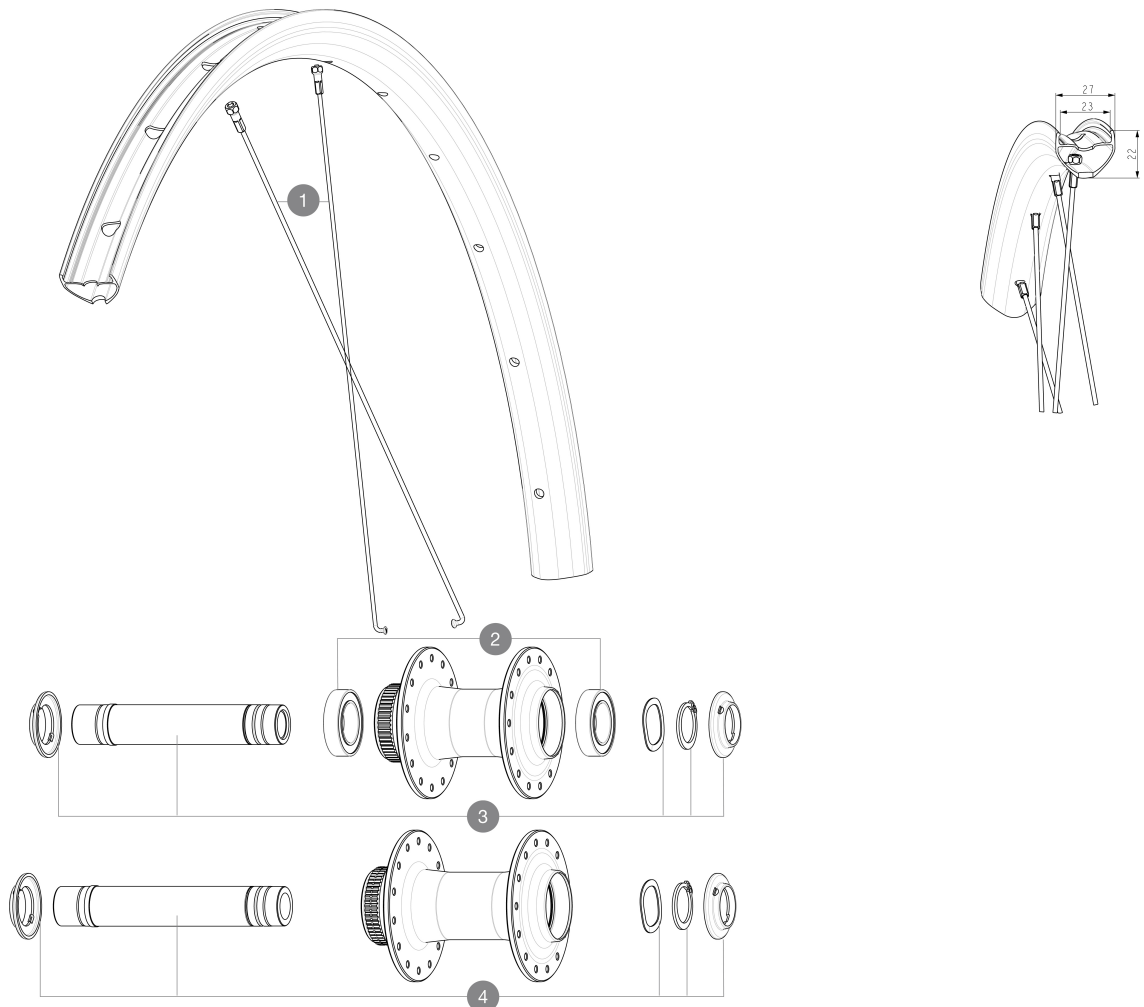

RUEDAS REFERENCIAS

SPOKES

1 V00062331 Kit 14 ft/rr Jbent bk rd spk 298 29"+np

HUB SHELLS

2 V2500901 KIT BEARINGS 18x30x7 + WAVED WASHER + CLIP
 3 V2374001 KIT 12x100mm FRONT AXLE DCL QRM AUTO ALLROAD > 2019
 4 V00083231 Kit 110mm axle QRM auto road DCL

ADAPTERS

V2680301 "Kit Ft Road Adapter 12 >> 9mm"

MAVIC **ALLROAD 1 23MM****Specifications**

PESOS DE RUEDAS