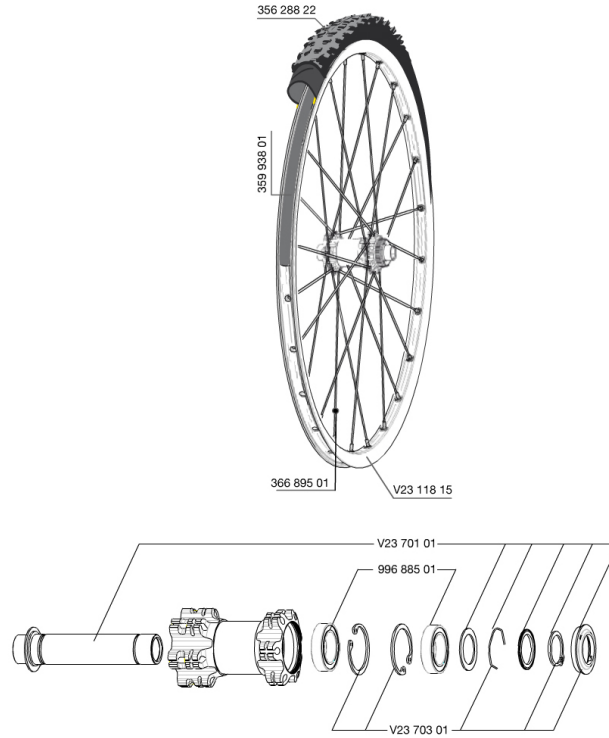

RUEDAS REFERENCIAS

353028 CROSSROC 29 FRT 15mmWTS

RIMS

&NBSP;:

V2311815	KIT FRONT/REAR CROSSROC 29"
35993801	UST RIM STRIP 29x19c

SPOKES

36689501	"12 SPOKES FRONT/OPP DRIVE SIDE CROSSROC 29"" 295mm"
----------	------------------------------------------------------

HUB SHELLS

35124501	SET OF 3 REAR AXLE/FREEWHEEL BODY SPACERS
99610701	ITS4 SEAL
V2370401	REAR AUTO ADJUST.PLAY KIT 12MM AXLE
35126301	TS-2 FREEWHEEL BODY + SEAL 2013 (NO PAWLS) - while stock las
99610601	ITS4 PAWLS KIT
V2370201	KIT REAR AXLE 12MM CROSSONE/CROSSRIDE/CROSSROC
M40076	HUB BEARINGS 17x30x7 6903 x 2

TYRES

35628822	Crossroc Roam 29
----------	------------------

ADAPTERS

30873101	2 REAR REDUCERS 12/9,5mm 2012 ITS4 HUB
32965001	ADAPTER Rr 12x142mm Elite/CRide MTB (Rd)

Crossroc 29 WTS

Specifications

PESOS DE RUEDAS

Peso de la rueda 905