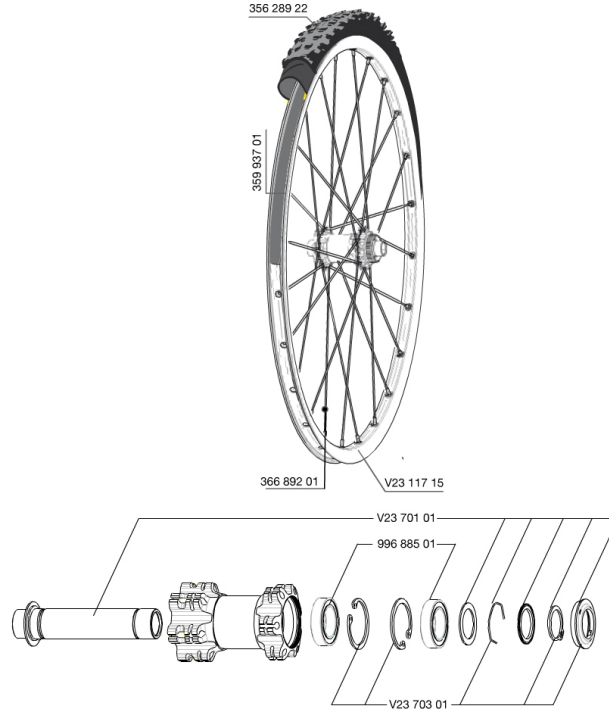

RUEDAS REFERENCIAS

353075 CROSSROC 650b FRT 15mm WTS

RIMS

&NBSP;:

35993701	UST RIM STRIP 27.5x19c
V2311715	KIT FRONT/REAR CROSSROC 27,5"

SPOKES

36689201	"12 SPOKES FRONT/OPP DRIVE SIDE CROSSROC 650b/27,5"" 277mm"
----------	---

HUB SHELLS

99688501	BEARING KIT 9/15 D6T HUB
V2370301	FRONT AUTO ADJUST.PLAY KIT 15MM AXLE
V2370101	KIT FRONT AXLE 15MM CROSSONE/-RIDE/-ROC - while stock last

TYRES

35628922	Crossroc Roam 650b
----------	--------------------

MAVIC *Crossroc 650b WTS*

Specifications

PESOS DE RUEDAS

Peso de la rueda 855