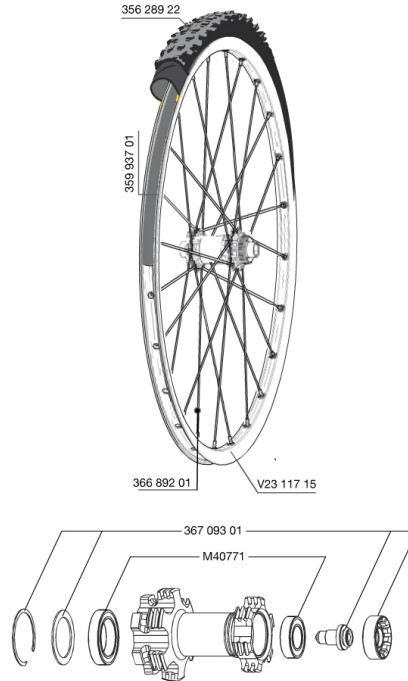

MAVIC CROSSROC WTS 650b (27,5) Lefty Supermax 2014

RUEDAS REFERENCIAS

RIMS

&NBSP;:

V2311715	KIT FRONT/REAR CROSSROC 27,5"
35993701	UST RIM STRIP 27.5x19c

SPOKES

36689201	"12 SPOKES FRONT/OPP DRIVE SIDE CROSSROC 650b/27,5"" 277mm"
----------	---

HUB SHELLS

M40771	BEARING KIT FOR LEFTY HUB
36709301	ASSEMBLY KIT CROSSROC SUPERMAX

TYRES

35628922	Crossroc Roam 650b
----------	--------------------

MAVIC**CROSSROC WTS 650b (27,5) Lefty****Supermax 2014****Specifications****PESOS DE RUEDAS**

Peso de la rueda