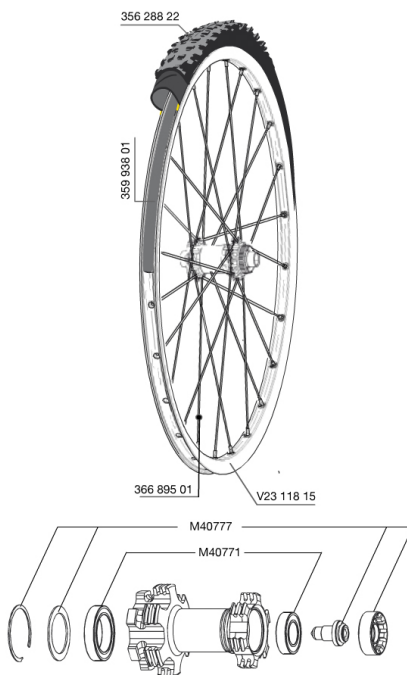

RUEDAS REFERENCIAS

RIMS

&NBSP;:

35993801	UST RIM STRIP 29x19c
V2311815	KIT FRONT/REAR CROSSROC 29"

SPOKES

36689501	"12 SPOKES FRONT/OPP DRIVE SIDE CROSSROC 29"" 295mm"
----------	--

HUB SHELLS

M40771	BEARING KIT FOR LEFTY HUB
M40777	ASSEMBLY KIT XMAX DISC LEFTY

TYRES

35628822	Crossroc Roam 29
----------	------------------

CROSSROC WTS 29 Lefty 2014

Specifications

PESOS DE RUEDAS

Peso de la rueda