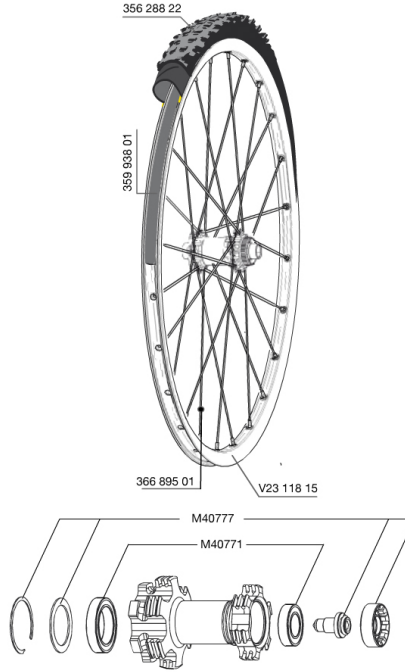

MAVIC CROSSROC WTS 29 Lefty Supermax 2014

RUEDAS REFERENCIAS

RIMS

&NBSP;:

35993801	UST RIM STRIP 29x19c
V2311815	KIT FRONT/REAR CROSSROC 29"

SPOKES

36689701	"12 SPOKES FRONT CROSSROC LEFTY/SUPERMAX 29"" 301mm"
----------	--

HUB SHELLS

M40771	BEARING KIT FOR LEFTY HUB
36709301	ASSEMBLY KIT CROSSROC SUPERMAX

TYRES

35628822	Crossroc Roam 29
----------	------------------

CROSSROC WTS 29 Lefty Supermax

2014

Specifications

PESOS DE RUEDAS

Peso de la rueda