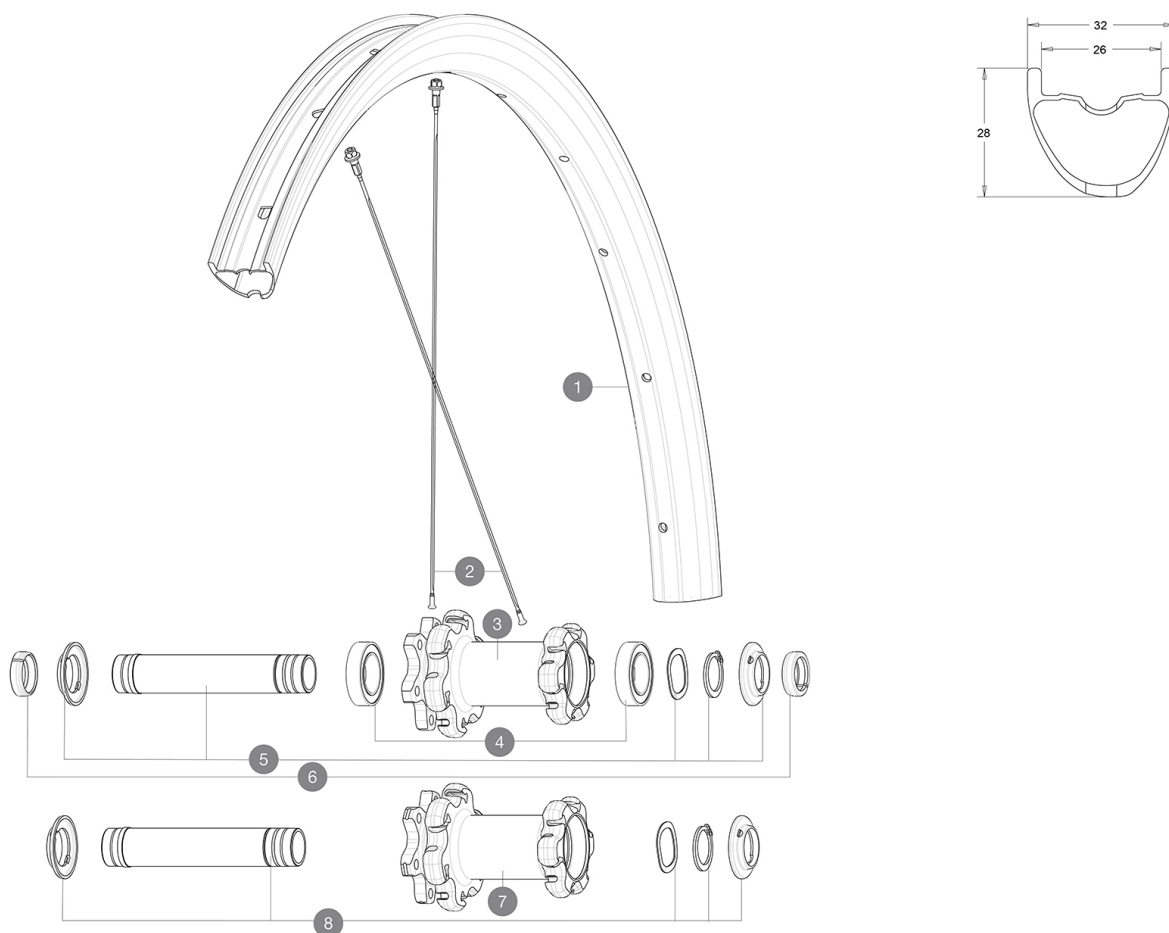

## RUEDAS REFERENCIAS

### RIMS

&NBSP;:

1	V3060110	KIT FRONT RIM XA PRO CARBON 29"
	V3750101	35mm UST Green Tape for 30mm wide rims

### SPOKES

2	V2387801	KIT 12 FRIT/REAR XA PRO CARBON 29" EXTRA FLAT SPOKE 288mm +
---	----------	---

### HUB SHELLS

3	N/A	CUERPO DE BUJE
4	V2500901	KIT BEARINGS 18x30x7 + WAVED WASHER + CLIP
5	V2372301	KIT 100mm AXLE QRM AUTO MTB > 2019
7	N/A	CUERPO DE BUJE
8	V2372401	KIT 110mm AXLE QRM AUTO MTB > 2019