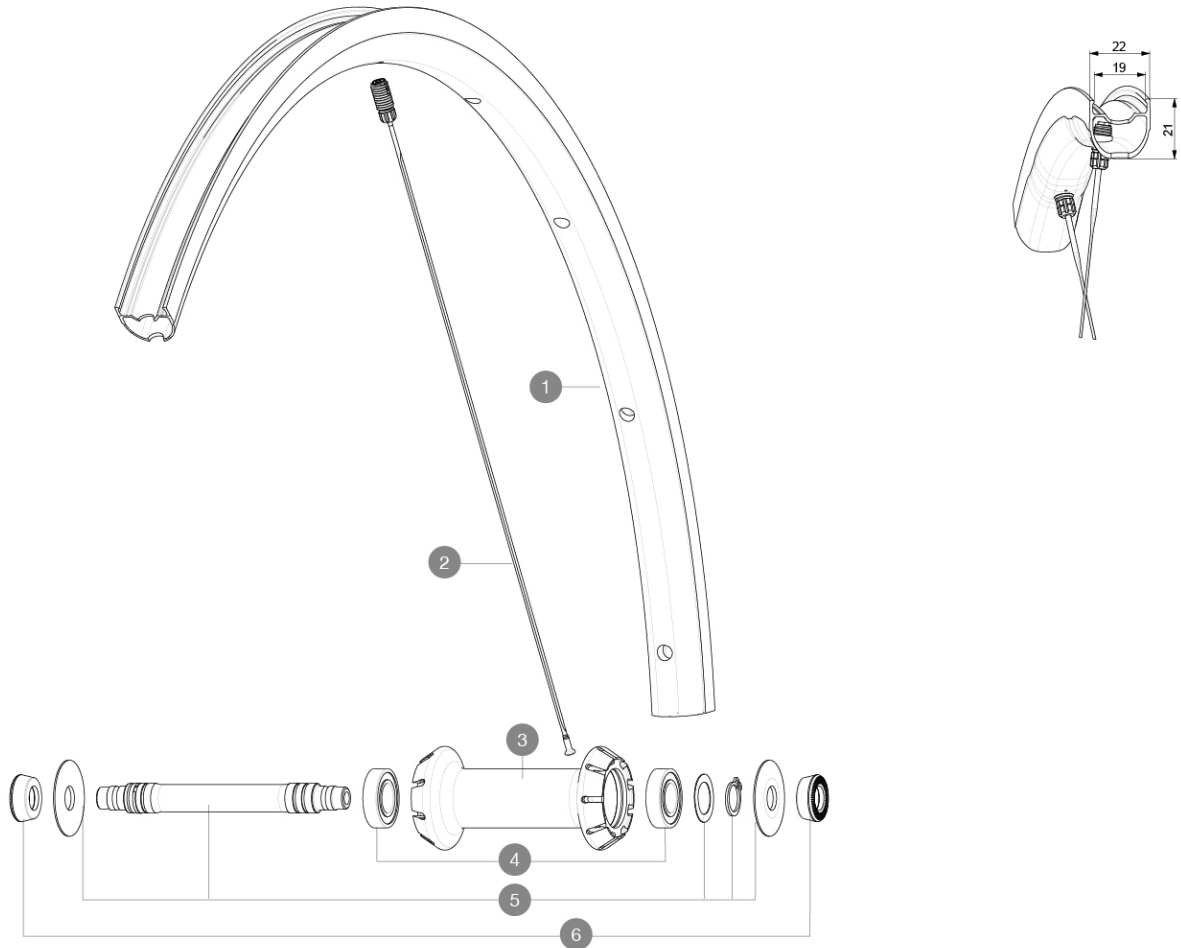

**MAVIC** **KSYRIUM SL**

ASTM CATEGORY 2 : road and offroad with jumps less than 15cm

Tamaño máximo del neumático: anchura 23 mm - presión máx. 6,75 Bar/97 PSI

For a longer longevity of the wheel, Mavic recommends that the total weight supported by the wheels doesn't exceed 120kg, bike included

Recommended tyre sizes: 25 to 32 mm

Max. Pressure: see indication on wheel and tyre. If they differ, use the lowest of the 2

Maximum tyre pressure: 6.75bar/97PSI with a 23mm tyre - 3.8bar/55PSI with a 62mm tyre

Tamaño máximo del neumático: anchura 62 mm - presión máx. 3,8 bares/55 psi

**RUEDAS REFERENCIAS**

F90251 KSYRIUM SL RB 700 QR

**RIMS**

&NBSP;:

**1** V4094110 Kit Front rim Ksyrium SL RB

**SPOKES**

**2** V4164301 Kit 9 front Ksyrium SL butted aero spoke 289mm M7/7

**HUB SHELLS**

**3** N/A CUERPO DE BUJE  
**4** M40078 FRONT HUB 6901 BEARINGS  
**5** V2375801 Kit front axle RB for QRM auto hub + hoobster + wave washer

**ADAPTERS**

**6** 35117301 FRONT OR REAR FORK REST KIT R-SYS 2013