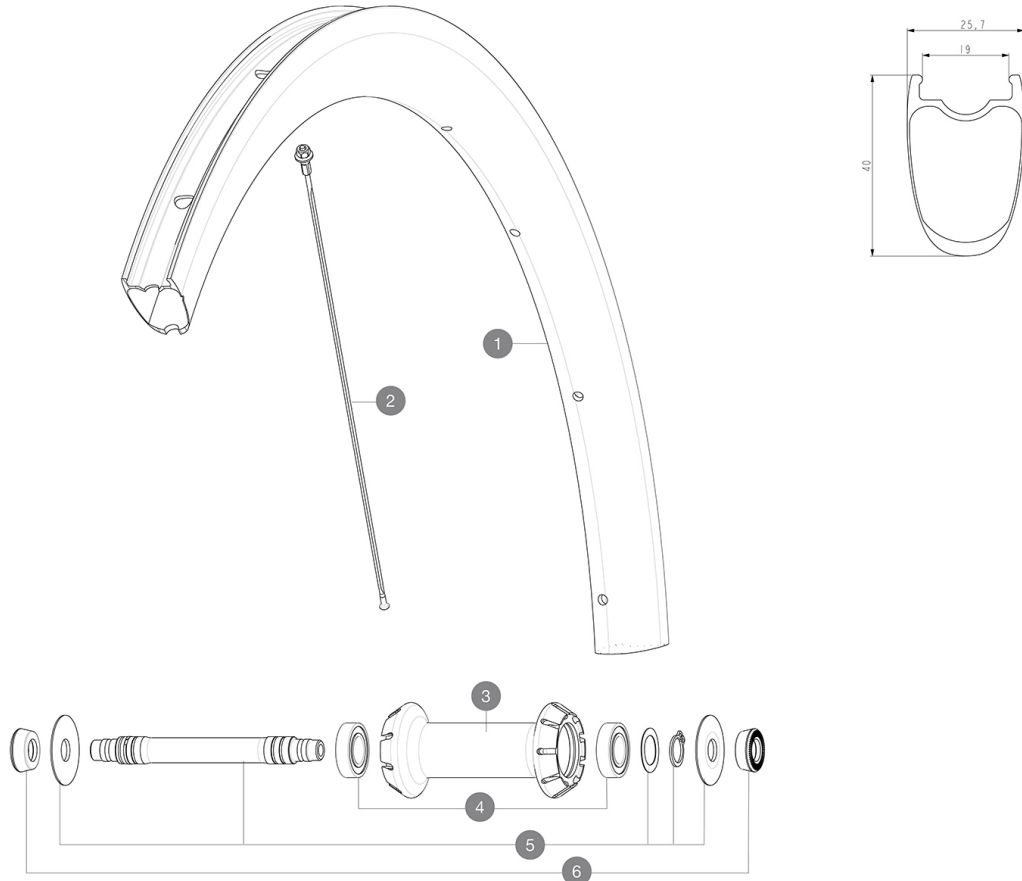

MAVIC COSMIC SL 40

ASTM CATEGORY 1 : road only

Tamaño máximo del neumático: anchura 23 mm - presión máx. 6,75 Bar/97 PSI

For a longer longevity of the wheel, Mavic recommends that the total weight supported by the wheels doesn't exceed 120kg, bike included

Recommended tyre sizes: 25 to 32 mm

Max. Pressure: see indication on wheel and tyre. If they differ, use the lowest of the 2

Maximum tyre pressure: 6.75bar/97PSI with a 23mm tyre - 3.8bar/55PSI with a 62mm tyre

Tamaño máximo del neumático: anchura 62 mm - presión máx. 3,8 bares/55 psi

RUEDAS REFERENCIAS

F90201 COSMIC SL 40 RB 700 QR

**RIMS**

&NBSP::

1	V4092610	Kit Front rim Cosmic SL 40 RB
	V3720101	25mm UST Tape for 19 to 22mm Road Rims

SPOKES

2	V4163001	Kit 9 front Cosmic SL 40 RB butted stainless spoke 271mm + s
---	----------	--

HUB SHELLS

3	N/A	CUERPO DE BUJE
4	M40078	FRONT HUB 6901 BEARINGS
5	V2375801	Kit front axle RB for QRM auto hub + hoobster + wave washer