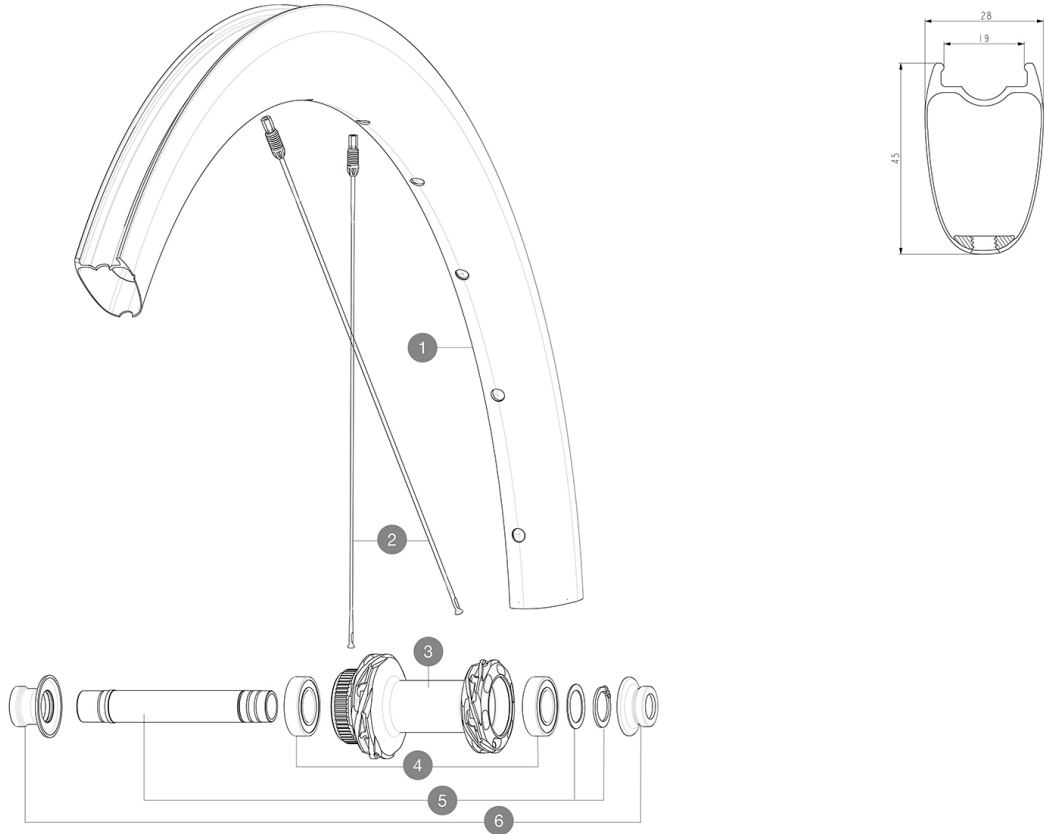

MAVIC *Cosmic SLR 45 Disc*

RUEDAS REFERENCIAS

F90181 Cosmic SLR 45 DCL Ft

ASTM CATEGORY 2 : road and offroad with jumps less than 15cm

For a longer longevity of the wheel, Mavic recommends that the total weight supported by the wheels doesn't exceed 120kg, bike included

Recommended tyre sizes: 25 to 32 mm

Max. Pressure: see indication on wheel and tyre. If they differ, use the lowest of the 2

RIMS

&NBSP;:

1	V4095015	Kit Front/Rear rim Cosmic SLR 45 Disc MY22
1	V4093615	Kit Front/Rear rim Cosmic SLR 45 Disc - while stock last

SPOKES

2	V4163701	Kit 12 Front/Rear Cosmic SLR 45 Disc aero stainless spoke 27

HUB SHELLS

3	N/A	CUERPO DE BUJE
3	N/A	CUERPO DE BUJE
4	M40129	KIT 2 BEARINGS 6902 15x28x7
5	V2373301	KIT QRM AUTO FRONT AXLE 12mm > 2019

ADAPTERS

6	V2374701	KIT FRONT ROAD FORK REST 12mm FOR J BENT DISC HUB
	V2680301	"Kit Ft Road Adapter 12 >> 9mm"