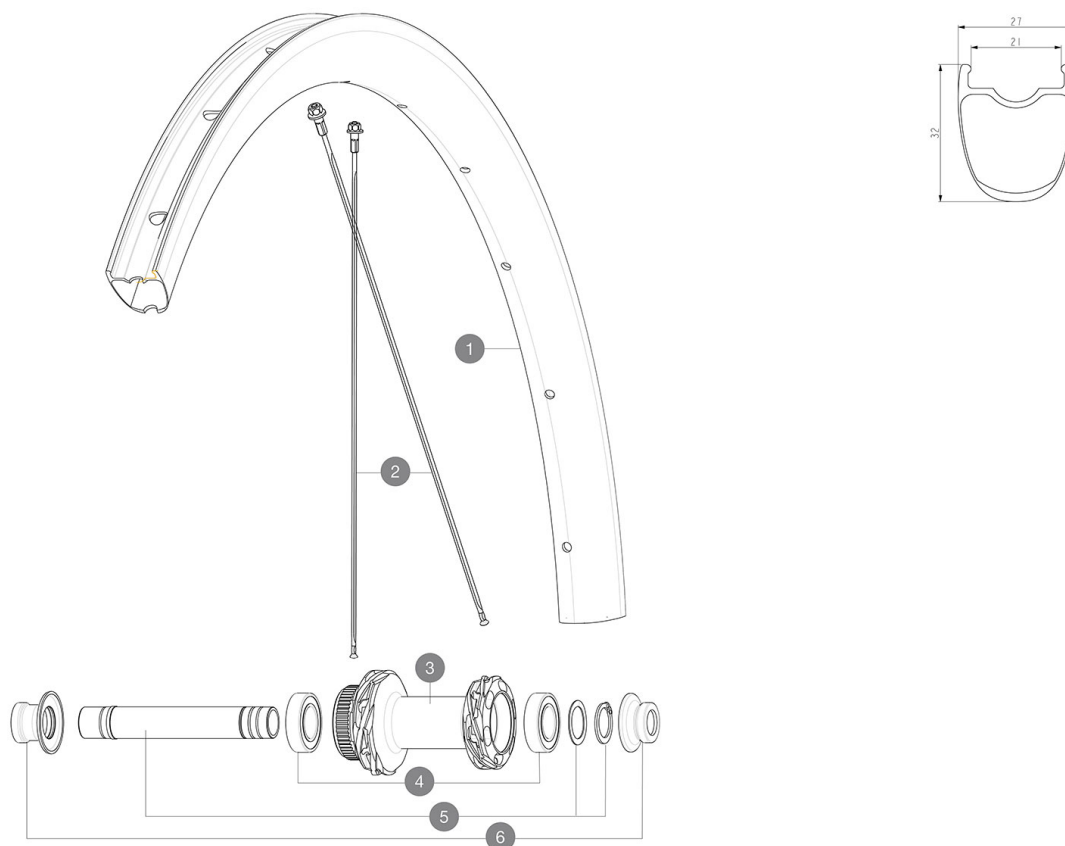

## RUEDAS REFERENCIAS

F90241 Cosmic SLS 32 DCL Ft

### RIMS

&NBSP;:

1	V4093215	Kit Front/Rear rim Cosmic SL 32 Disc while stock lasts
	V2620101	UST RIM TAPE 25mm (for 21-24mm wide rim)

### SPOKES

2	V4163101	Kit 12 Front/Rear Cosmic SLS 32 Disc aero stainless spoke 28
---	----------	--

### HUB SHELLS

3	N/A	CUERPO DE BUJE
3	N/A	CUERPO DE BUJE
4	M40129	KIT 2 BEARINGS 6902 15x28x7
5	V2373301	KIT QRM AUTO FRONT AXLE 12mm > 2019