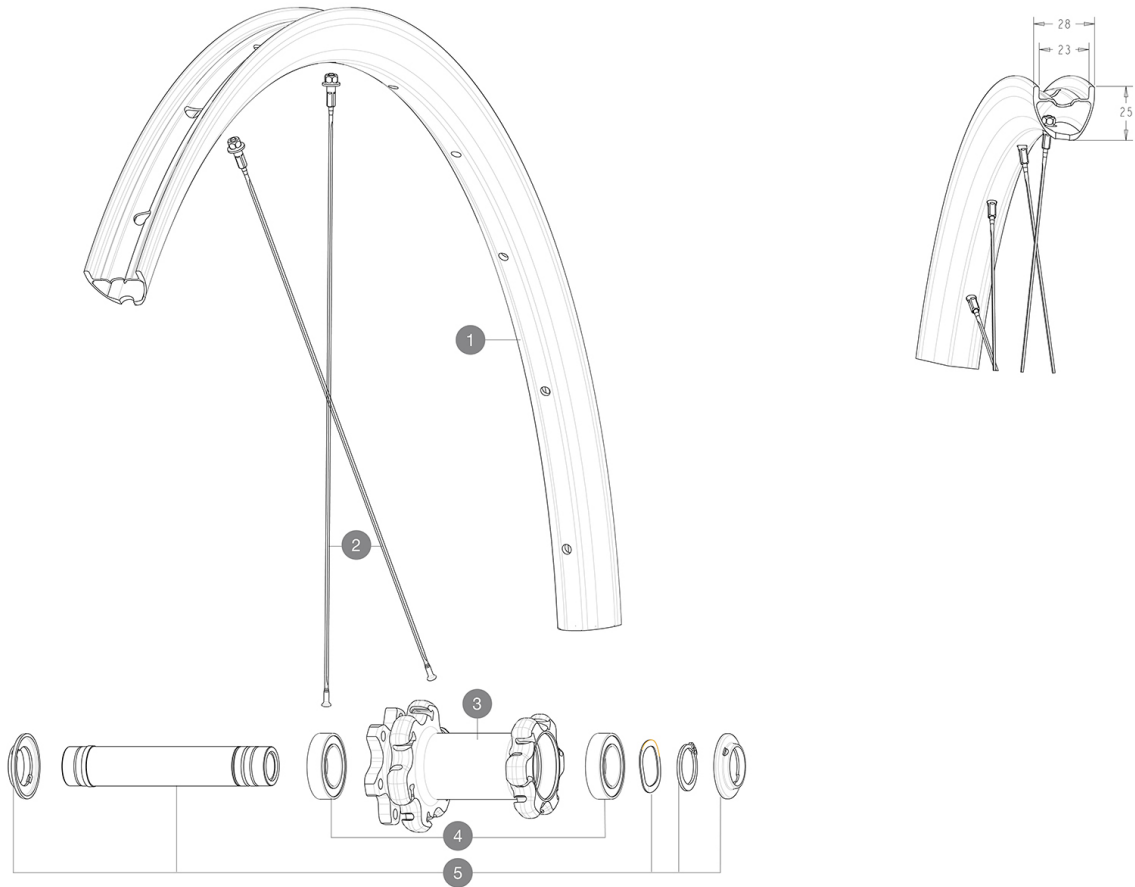

RUEDAS REFERENCIAS

RIMS

&NBSP;:

1	V4092410	Kit Front rim EBM Allroad Pro Carbon SL while stock lasts
	V2620101	UST RIM TAPE 25mm (for 21-24mm wide rim)

SPOKES

2	V3821801	KIT 12 FRIT/REAR CROSSMAX PRO CARBON 29" EXTRA FLAT SPOKE 29
----------	----------	--

HUB SHELLS

3	N/A	CUERPO DE BUJE
4	V2500901	KIT BEARINGS 18x30x7 + WAVED WASHER + CLIP
5	V2375501	Kit QRM auto front axle 100x12/15mm D6T

MAVIC **ALLROAD PRO CARBON SL DISC EBM****Specifications****VERSIONS**

• Freewheel : Shimano/Sram

PESOS DE RUEDAS