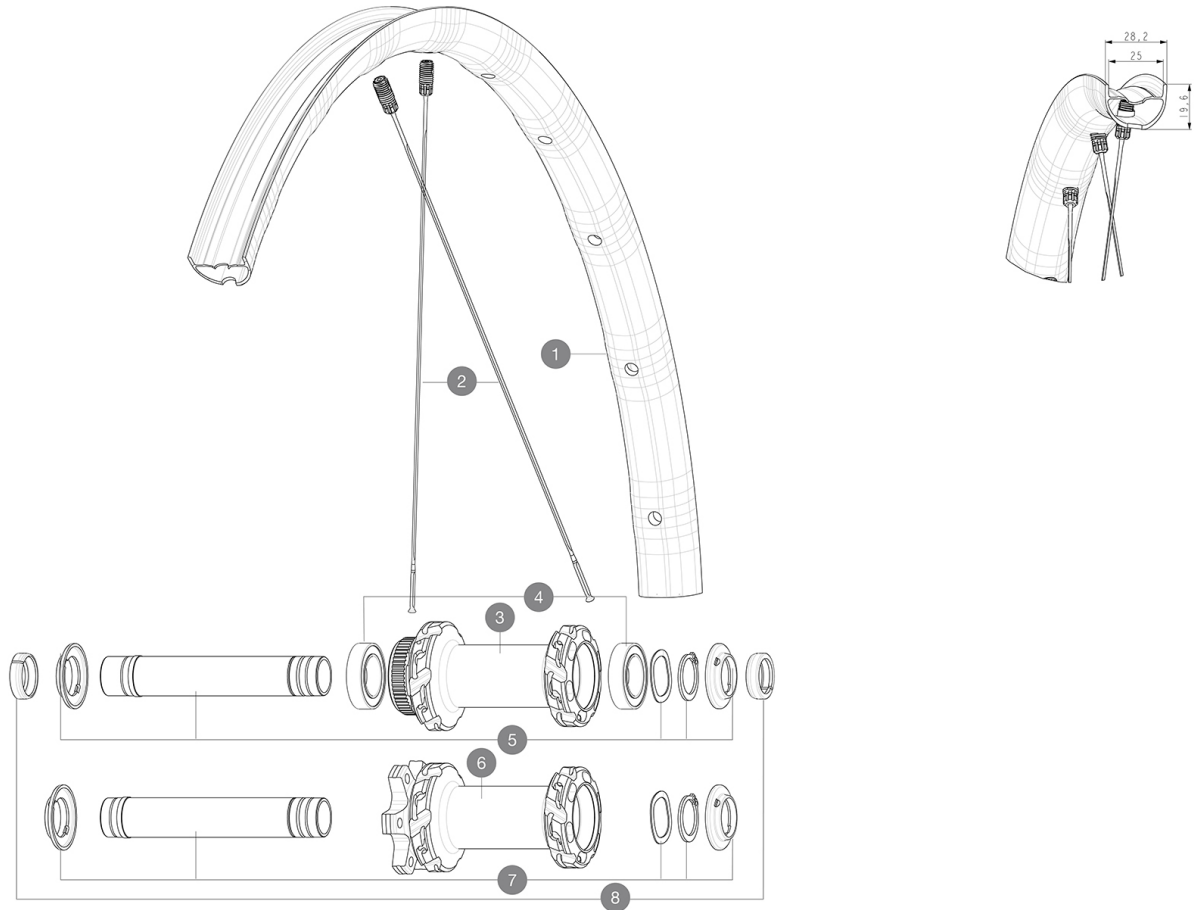

Maximum tyre pressure: 4.1bar/59PSI with a 28mm tyre - 2.45bar/36PSI with a 64mm tyre

No Boost: Adaptadores de eje trasero de 12x135 ([V2510901])

Recommended tyre sizes: 28 to 64 mm (1.1" to 2.5")

Boost : Torque Caps ([LV2374400])

RUEDAS REFERENCIAS

F90443 XMAX SLS INT 29 BST

F91963 XMAX SLS CL 29 BST

**RIMS**

&NBSP::

1	V3765815	Kit Front/Rear rim Crossmax SLS 29"
---	----------	-------------------------------------

SPOKES

2	V2388301	Kit 12 Front/Rear Crossmax SL/SLS/XL/XLS 29" butted spoke 2
---	----------	---

HUB SHELLS

3	N/A	CUERPO DE BUJE
4	V2500901	KIT BEARINGS 18x30x7 + WAVED WASHER + CLIP
5	V2375601	Kit 110mm axle QRM auto MTB from 2019 DCL
6	N/A	CUERPO DE BUJE
7	V2372401	KIT 110mm AXLE QRM AUTO MTB > 2019

OPTIONS

V2374401	TORQUE CAPS 15*31 Adapter MTB QRM Auto > 2019 Frt HUB
----------	---

ADAPTERS

8	V2372501	15mm MTB Axle Cap QRM Auto From 2019
	99694101	2 REDUCERS 15/9mm

MAVIC CROSSMAX SL S 29

2021
FRONT

ENTREGADO CON