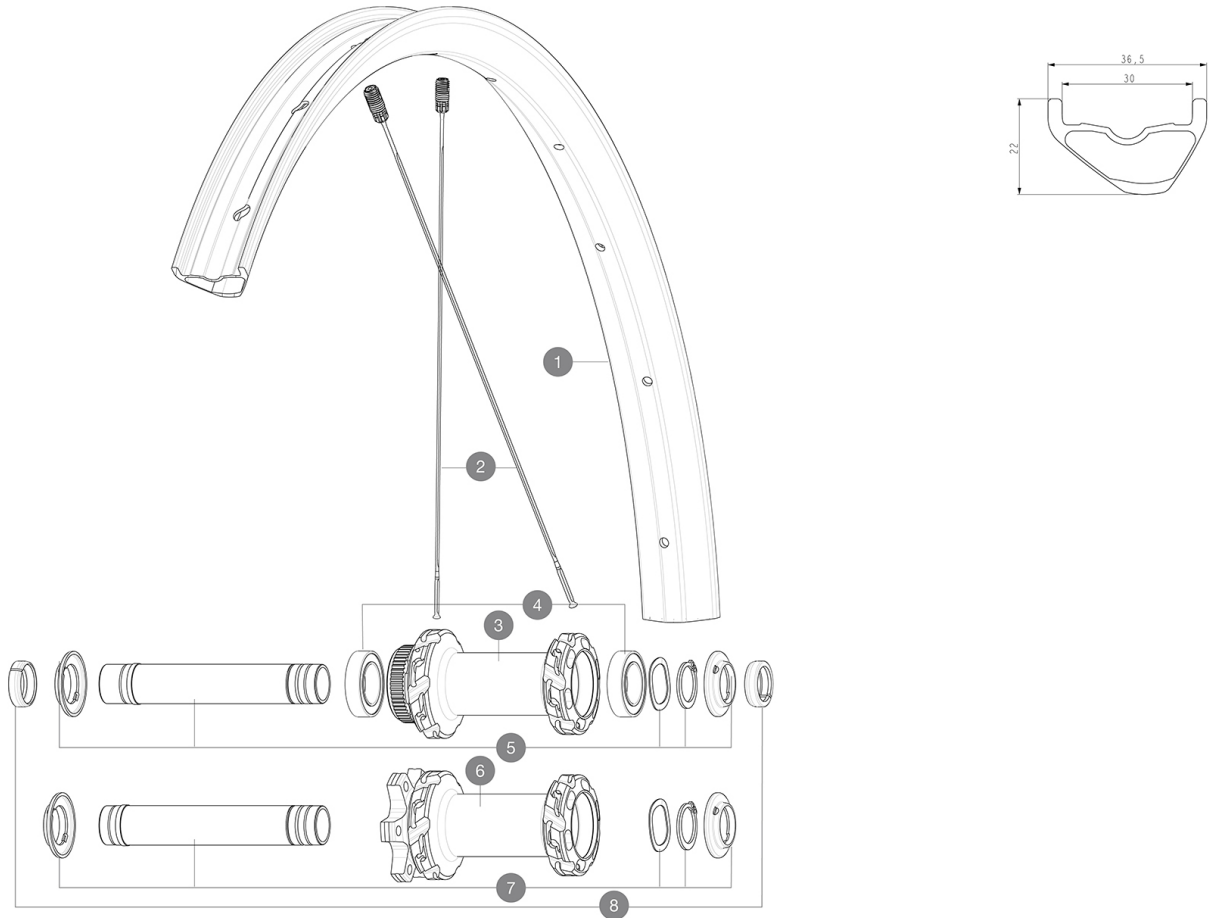

## ASTM CATEGORY 4 : ENDURO AND TRAIL RIDING

For a longer longevity of the wheel, Mavic recommends that the total weight supported by the wheels doesn't exceed 150kg, bike included

Recommended tyre sizes: 60mm to 76mm (2.35" to 3.0")

## RUEDAS REFERENCIAS

F90462 Crossmax Carbon XLR 29 FIBst\*

F91782

Crossmax Carbon XLR29DCLFtBst\*

## RIMS

&amp;NBSP;:

1	V3765515	Kit Front/Rear rim Crossmax Carbon XLR 29"
	V3750101	35mm UST Green Tape for 30mm wide rims

## SPOKES

2	V2381401	KIT 12 FT/RR BUTTED SPOKES 296mm MTB 29"
---	----------	--