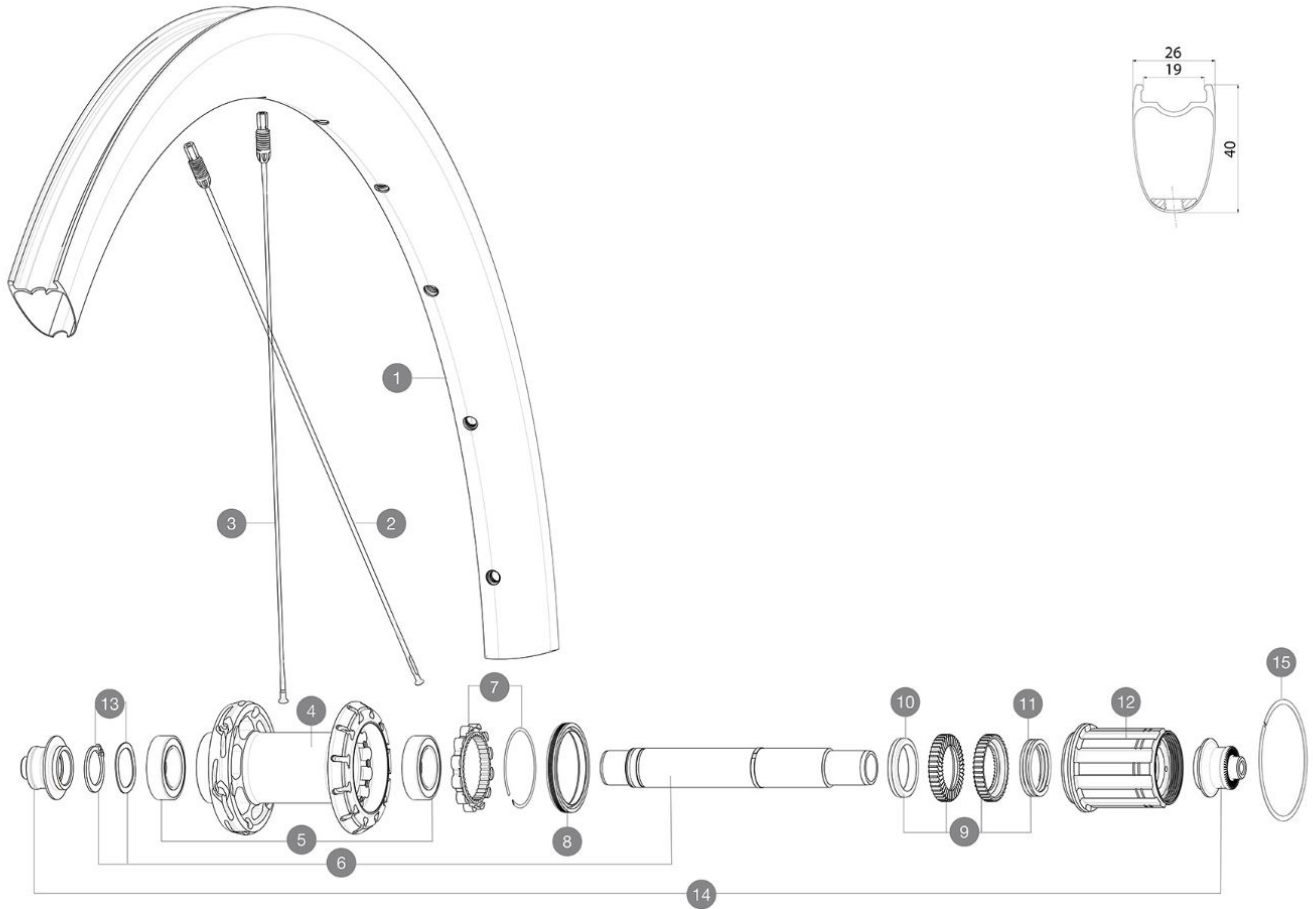

### RIMS

&NBSP;:

1	V00063109	Kit Rear rim Cosmic SLR40 Ltd
---	-----------	-------------------------------

### HUB SHELLS

4	N/A	CUERPO DE BUJE
5	V2560401	KIT ID360 2 BEARINGS 17x28x7 + CIRCLIP + WAVED WASHER (QRM A
6	V2252801	KIT ID360 UB REAR WHEEL AXLE WITH CIRCLIP/WAVE WASHER
7	V2252701	KIT ID360 INSERT SHAPED EAR LOBE > 2017
8	V00063631	Kit ID360 seal version 2 (larger)
9	V2251701	ID360 2 RATCHETS + SPRING + GREASE
10	V2500501	Kit 3 ID360 pad for noise reduction
11	V2251801	KIT 3 ID360 ROAD SPRINGS
12	V3430101	HG11 Freewheel Body ID360
13	V2560501	KIT ADJUST. SYSTEM QRM AUTO ID360 for 17x28x7 bearing
15	V2252201	KIT 2 REAR HUB RETENTION RINGS 48mm

### PESOS DE RUEDAS

750