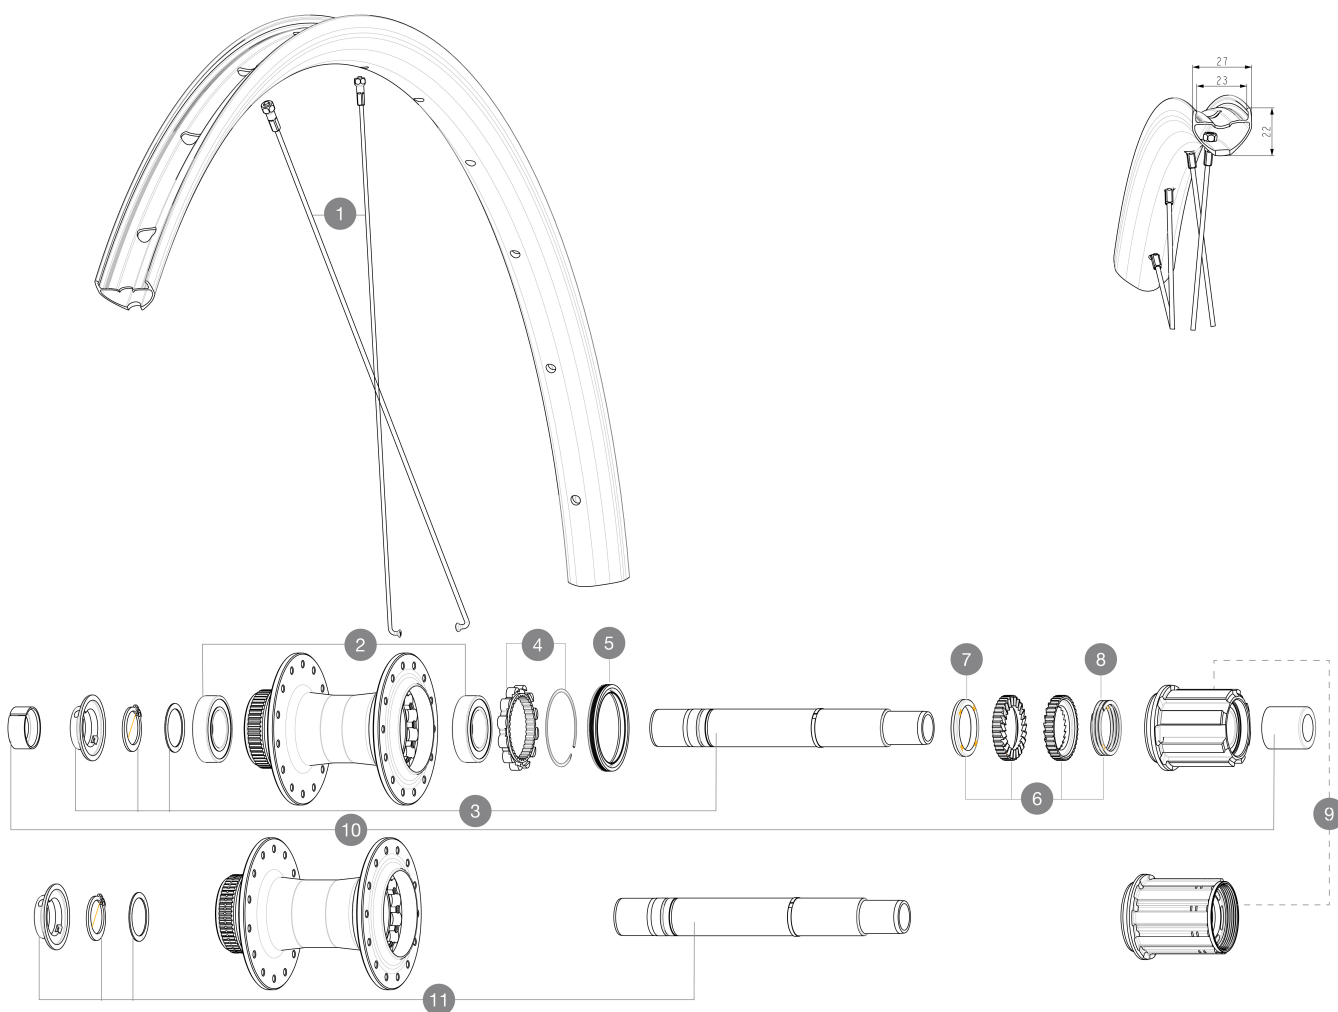

RUEDAS REFERENCIAS

SPOKES

1	V00062331	Kit 14 ft/rr Jbent bk rd spk 298 29"+np
---	-----------	---

HUB SHELLS

2	M40076	HUB BEARINGS 17x30x7 6903 x 2
3	V2373401	KIT ID360 135/142 DCL L1 AXLE WITH CLIP
4	V2252701	KIT ID360 INSERT SHAPED EAR LOBE > 2017
5	V00063631	Kit ID360 seal version 2 (larger)
6	V2375201	KIT ID360 24 TEETH 2 RATCHET + MTB SPRING + PAD (specific)
7	V2375401	KIT ID360 MTB 24T 3 NOISE REDUCING PADS
8	V2372901	KIT 3 ID360 MTB SPRINGS
9	V3440101	ED11 Freewheel Body ID360
9	V3430101	HG11 Freewheel Body ID360
11	V2375701	Kit ID360 148 DCL axle with circlip

OPTIONS

V2373001	KIT ADJUST. SYSTEM QRM AUTO ID360 for 17x30x7 bearing
----------	---

ADAPTERS

10	V2510701	ID360 EVO REAR AXLE ADAPTERS 12x142mm DCL & D6T
	V2510901	ID360 EVO REAR AXLE ADAPTERS 12x135mm DCL & D6T
	V2510801	ID360 EVO REAR AXLE ADAPTERS 9x135mm DCL & D6T

MAVIC **ALLROAD 1 23MM****Specifications**

PESOS DE RUEDAS