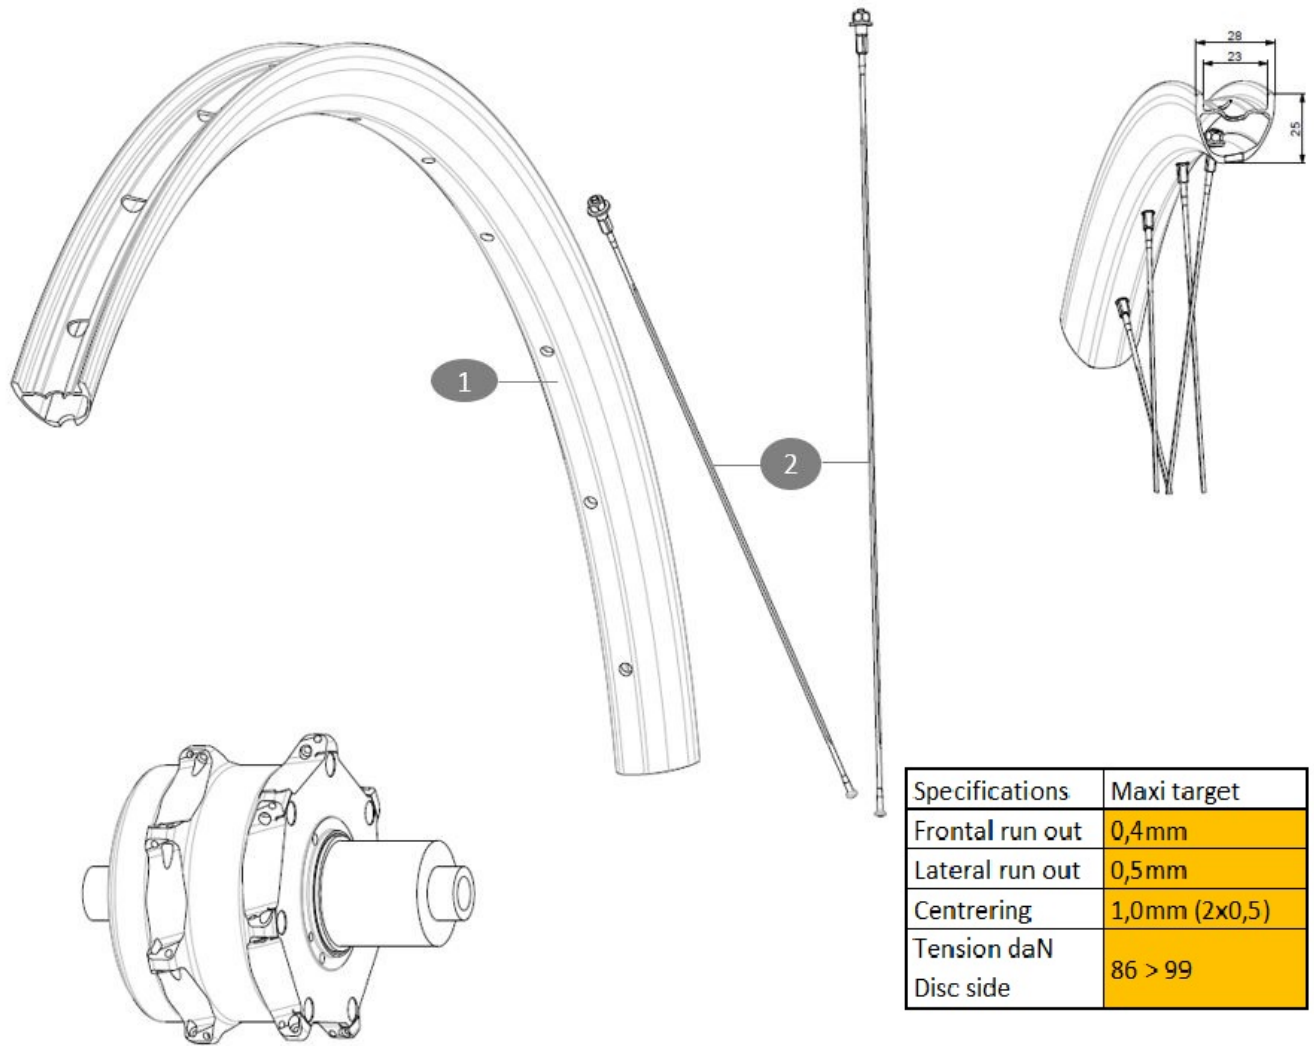

RUEDAS REFERENCIAS

RIMS

&NBSP;:

- 1 V00054909 Kit Rear rim Allroad Pro Carbon EBM X20 while stock lasts
- V2620101 UST RIM TAPE 25mm (for 21-24mm wide rim)

SPOKES

- 2 V00054531 Kit14Ald Pro Carb spk283 EBMX20+blk npl

MAVIC **ALLROAD PRO CARBON SL EBM X20****Specifications**

PESOS DE RUEDAS