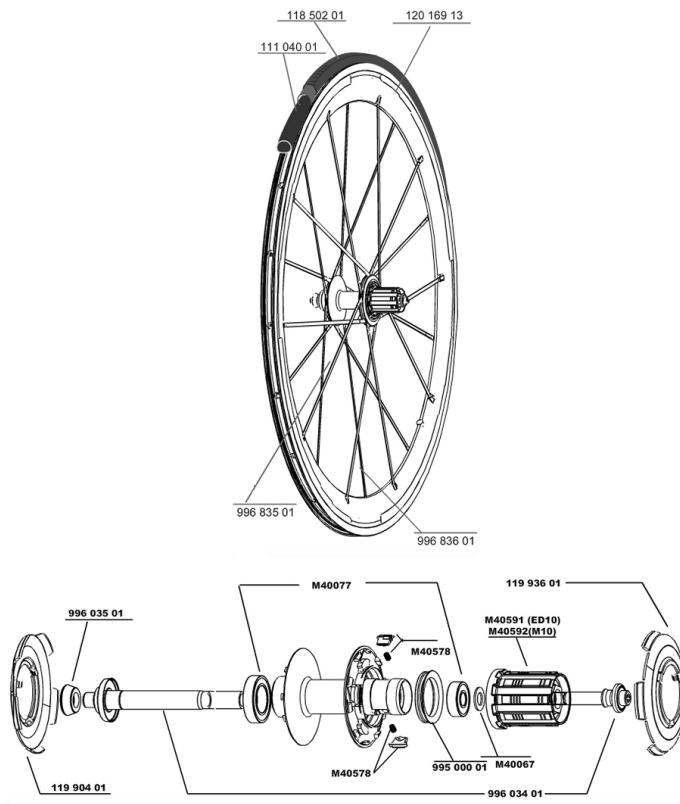

RUEDAS REFERENCIAS

111673 COSMIC CARBONE SLR011M10 WTS 111674 COSMIC CARBONE SLR011ED11 WTS

RIMS

&NBSP;:

12016913 REAR COSMIC CARBONE SLR RIM

SPOKES

99683501 5 SPOKES CARBONE SLR FRT+OFW
99683601 5 SPOKES CARBONE SLR FW SIDE

HUB SHELLS

11990401 FRONT & OPP.DRIVE SIDE COS.CARB.SLR HUB CAP
M40077 REAR HUB 608+6901 BEARINGS
M40591 CORPS DE ROUE LIBRE FTS "L" ED10
99603501 R.FORK SUPPORT COS.CARB.ULTIMATE
99500001 FTSL/FTSX FREEHUB BODY SEAL
M40578 FTSL PAWLS KIT (ROAD WHEELS)
11993601 DRIVE SIDE COS.CARB.SLR HUB CAP
99603401 REAR AXLE COS.CARBONE ULTIMATE
M40592 CORPS DE ROUE LIBRE FTS "L" M10
M40067 10 SPACERS FRW/HUB BODY

MAINTENANCE

11104001 Chambres à air 48mm

TYRES

11850201 Yksion PowerLink 23

Cosmic Carbone SLR

Specifications

PESOS DE RUEDAS

Peso de la rueda