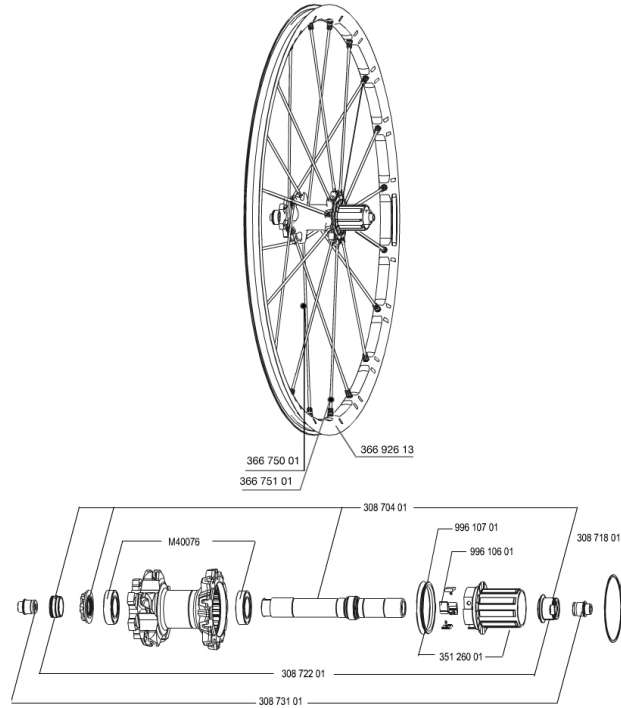

RUEDAS REFERENCIAS

356027 CROSSMAX SLR 650b D6T REAR

356033 CROSSMAX SLR 650b Dcl REAR

RIMS

&NBSP;:

36692613	"REAR CROSSMAX SLR 650b/27,5"" RIM"
----------	-------------------------------------

SPOKES

36675001	"10 SPOKES OPP DRIVE SIDE CROSSMAX SLR/ENDURO 650b/27,5"" 28
36675101	"10 SPOKES DRIVE SIDE CROSSMAX SLR/ENDURO 650b/27,5"" 251,5m

HUB SHELLS

99610701	ITS4 SEAL
35126001	ITS-4 FREEWHEEL BODY + SEAL 2013 (WITHOUT PAWLS)
30871801	ELASTIC RING 56mm diam.
99610601	ITS4 PAWLS KIT
30870401	REAR AXLE KIT ITS4 135mm D6T/DCL 2012
M40076	HUB BEARINGS 17x30x7 6903 x 2

ADAPTERS

30872201	FORK REST ITS-4 135mm REAR AXLE > 2012
30873101	2 REAR REDUCERS 12/9,5mm 2012 ITS4 HUB

MAVIC *Crossmax SLR 650b*

Specifications

PESOS DE RUEDAS

Peso de la rueda 830