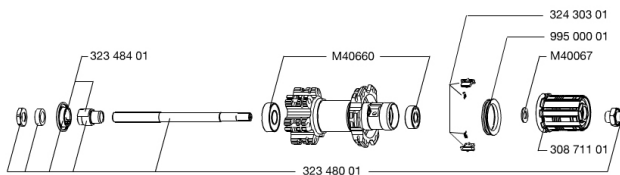

RUEDAS REFERENCIAS

356638 CROSSONE 26 15mm PR

RIMS

&NBSP;:

1	36693015	"FRONT/REAR CROSSONE 26"" RIM"
---	----------	--------------------------------

SPOKES

2	36689801	12 SPOKES FRONT/OPP DRIVE SIDE CROSSONE 264mm
3	36690001	12 SPOKES DRIVE SIDE CROSSONE 262mm

HUB SHELLS

4	N/A	CUERPO DE BUJE
5	M40660	REAR HUB 608+6001 BEARINGS
6	32348001	DISC REAR AXLE XLAND/XMAX ENDU
7	32348401	EXPANSIBLE BEARINGS SUPPORT
8	32430301	FTSX MTB PAWLS KIT
9	99500001	FTSL/FTSX FREEHUB BODY SEAL
10	M40067	10 SPACERS FRW/HUB BODY
11	30871101	FTS-L FREEWHEEL BODY HG11 2013 (8 or 9mm axle compatible)

MAVIC *Crossone 26 15mm*

Specifications

PESOS DE RUEDAS

Peso de la rueda