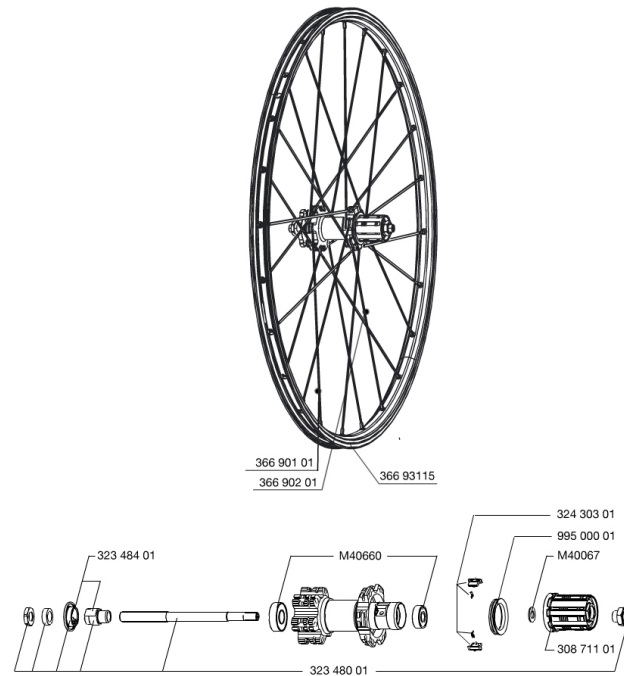

**MAVIC** *Crossone 650b 15mm***RUEDAS REFERENCIAS**

356641 CROSSONE 650b 15mm PR

**RIMS**

&amp;NBSP;:

1	36693115	"FRONT/REAR CROSSONE 650b/27,5"" RIM"
---	----------	---------------------------------------

**SPOKES**

2	36690101	"12 SPOKES FRONT/OPP DRIVE SIDE CROSSONE 650b/27,5"" 278mm"
3	36690201	"12 SPOKES DRIVE SIDE CROSSONE 650b/27,5"" 276mm"

**HUB SHELLS**

4	N/A	CUERPO DE BUJE
5	M40660	REAR HUB 608+6001 BEARINGS
6	32348001	DISC REAR AXLE XLAND/XMAX ENDU
7	32348401	EXPANSIBLE BEARINGS SUPPORT
8	32430301	FTSX MTB PAWLS KIT
9	99500001	FTSL/FTSX FREEHUB BODY SEAL
10	M40067	10 SPACERS FRW/HUB BODY
11	30871101	FTS-L FREEWHEEL BODY HG11 2013 (8 or 9mm axle compatible)

**MAVIC** *Crossone 650b 15mm***Specifications****PESOS DE RUEDAS**

Peso de la rueda