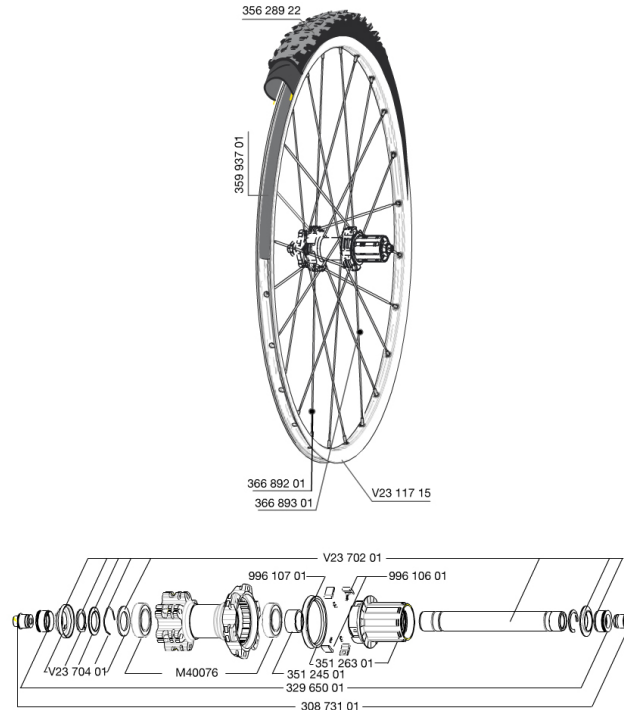

# MAVIC CROSSROC WTS 650b (27,5) Lefty Supermax 2014

RUEDAS REFERENCIAS

## RIMS

&NBSP;:

V2311715	KIT FRONT/REAR CROSSROC 27,5"
35993701	UST RIM STRIP 27.5x19c

## SPOKES

36689201	"12 SPOKES FRONT/OPP DRIVE SIDE CROSSROC 650b/27,5" 277mm"
36689301	"12 SPOKES DRIVE SIDE CROSSROC 650b/27,5" 275mm"

## HUB SHELLS

M40076	HUB BEARINGS 17x30x7 6903 x 2
V2370401	REAR AUTO ADJUST.PLAY KIT 12MM AXLE
35124501	SET OF 3 REAR AXLE/FREEWHEEL BODY SPACERS
99610701	ITS4 SEAL
V2370201	KIT REAR AXLE 12MM CROSSONE/CROSSRIDE/CROSSROC
35126301	TS-2 FREEWHEEL BODY + SEAL 2013 (NO PAWLS) - while stock las
99610601	ITS4 PAWLS KIT