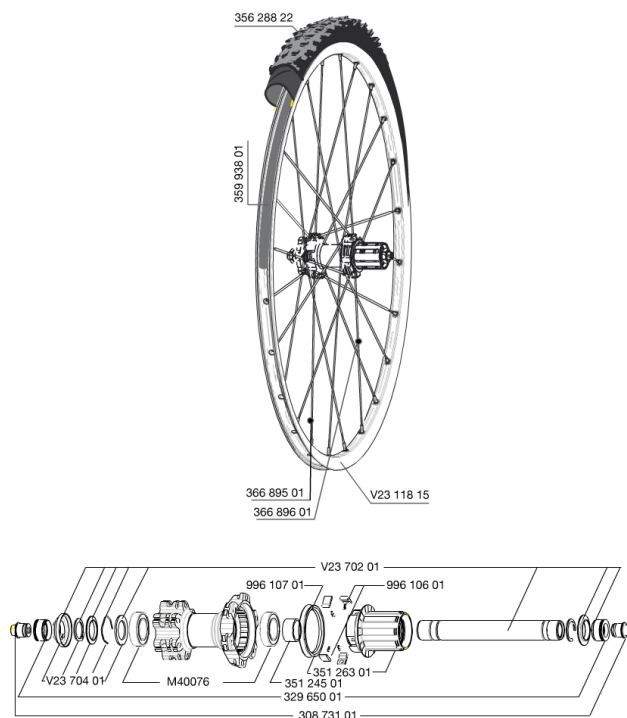

RUEDAS REFERENCIAS

RIMS

&NBSP;:

35993801	UST RIM STRIP 29x19c
V2311815	KIT FRONT/REAR CROSSROC 29"

SPOKES

36689601	"12 SPOKES DRIVE SIDE CROSSROC 29"" 293mm"
36689501	"12 SPOKES FRONT/OPP DRIVE SIDE CROSSROC 29"" 295mm"

HUB SHELLS

V2370401	REAR AUTO ADJUST.PLAY KIT 12MM AXLE
35124501	SET OF 3 REAR AXLE/FREEWHEEL BODY SPACERS
99610701	ITS4 SEAL
V2370201	KIT REAR AXLE 12MM CROSSONE/CROSSRIDE/CROSSROC
35126301	TS-2 FREEWHEEL BODY + SEAL 2013 (NO PAWLS) - while stock las
99610601	ITS4 PAWLS KIT
M40076	HUB BEARINGS 17x30x7 6903 x 2

TYRES

35628822	Crossroc Roam 29
----------	------------------

ADAPTERS

32965001	ADAPTER Rr 12x142mm Elite/CRide MTB (Rd)
30873101	2 REAR REDUCERS 12/9,5mm 2012 ITS4 HUB

CROSSROC WTS 29 Lefty 2014

Specifications

PESOS DE RUEDAS

Peso de la rueda