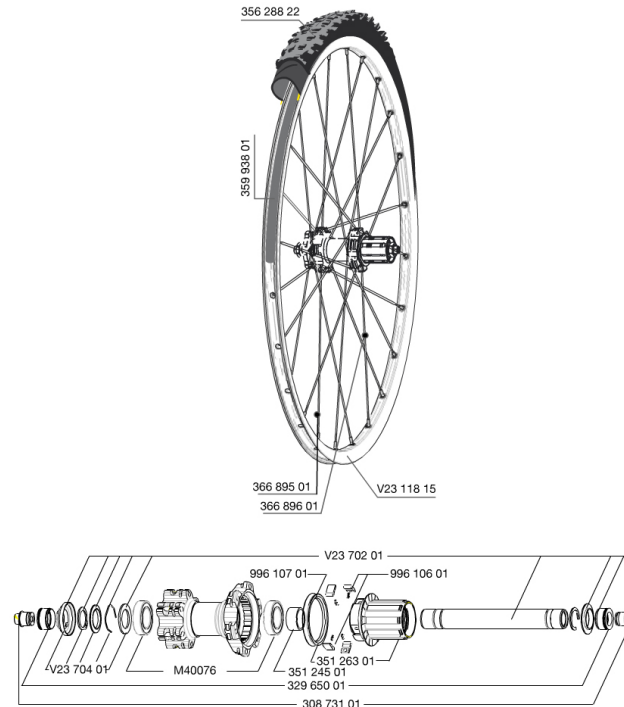

# MAVIC CROSSROC WTS 29 Lefty Supermax 2014

RUEDAS REFERENCIAS

## RIMS

&NBSP;:

35993801	UST RIM STRIP 29x19c
V2311815	KIT FRONT/REAR CROSSROC 29"

## SPOKES

36689601	"12 SPOKES DRIVE SIDE CROSSROC 29"" 293mm"
36689501	"12 SPOKES FRONT/OPP DRIVE SIDE CROSSROC 29"" 295mm"

## HUB SHELLS

M40076	HUB BEARINGS 17x30x7 6903 x 2
V2370401	REAR AUTO ADJUST.PLAY KIT 12MM AXLE
35124501	SET OF 3 REAR AXLE/FREEWHEEL BODY SPACERS
99610701	ITS4 SEAL
V2370201	KIT REAR AXLE 12MM CROSSONE/CROSSRIDE/CROSSROC
35126301	TS-2 FREEWHEEL BODY + SEAL 2013 (NO PAWLS) - while stock las
99610601	ITS4 PAWLS KIT