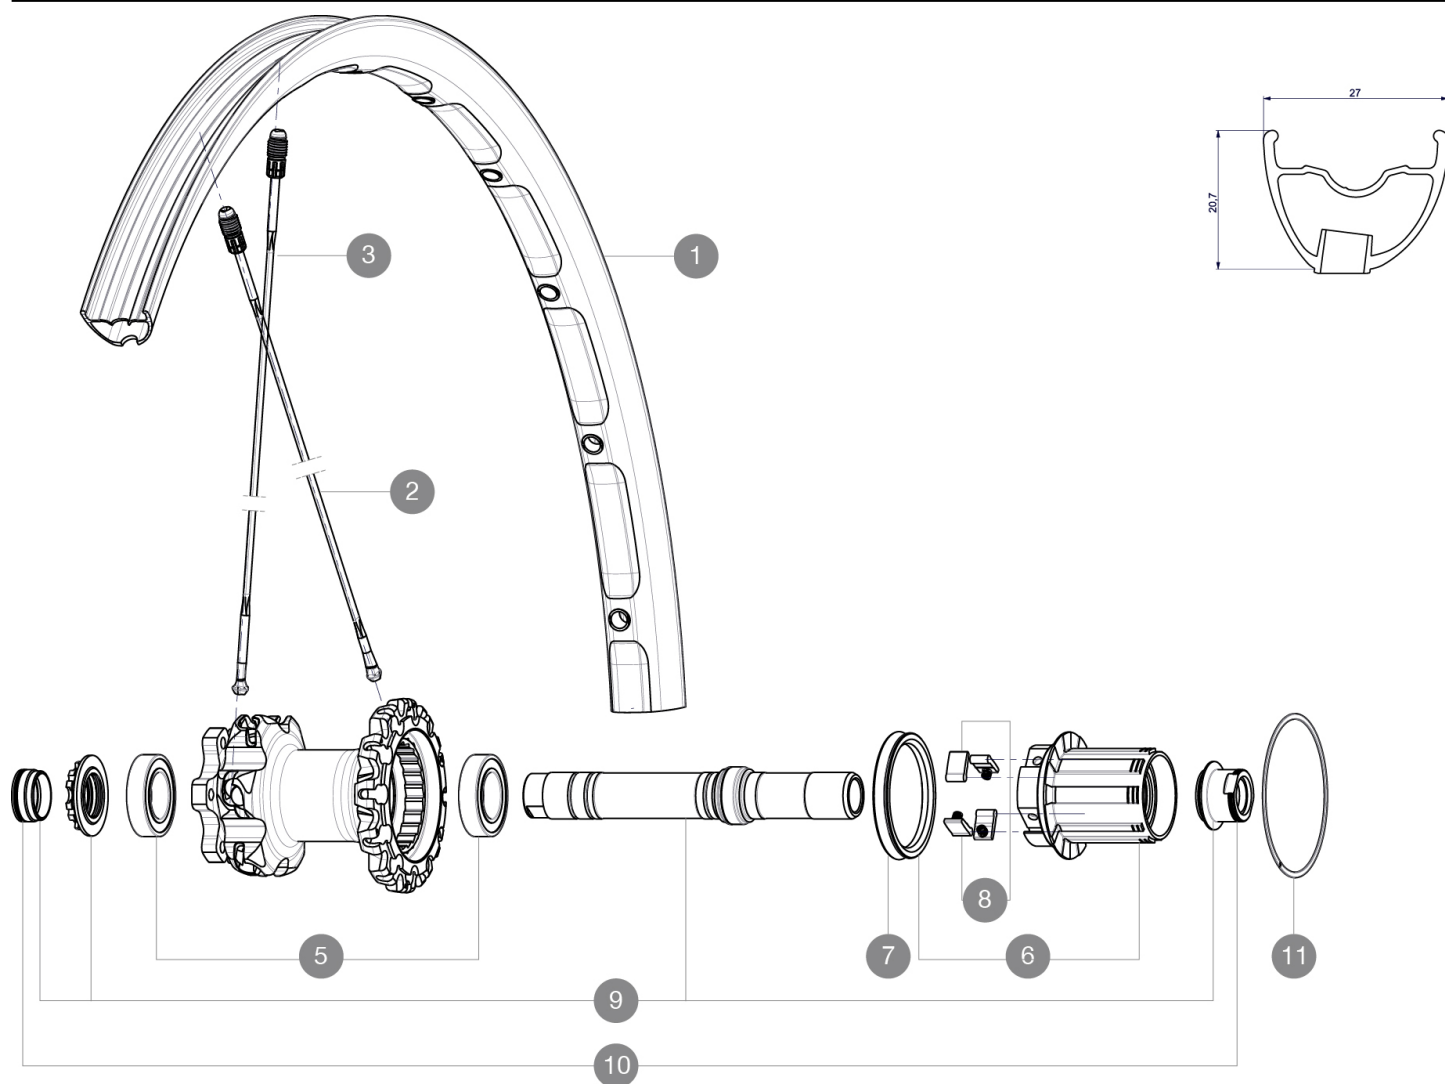

RUEDAS REFERENCIAS

RIMS

ÁNGULO DE ORIFICIO PARA VÁLVULA (MM): 6,5 :

1 V2311013 KIT REAR RIM CROSSMAX XL 2015 26"

SPOKES

2 36647201 10 SPOKES DRIVE SIDE CROSSMAX ENDURO 239mm
3 36646801 12 SPOKES FRONT CROSSMAX ENDURO 261,5mm

HUB SHELLS

5 M40076 HUB BEARINGS 17x30x7 6903 x 2
6 35126001 ITS-4 FREEWHEEL BODY + SEAL 2013 (WITHOUT PAWLS)
7 99610701 ITS4 SEAL
8 99610601 ITS4 PAWLS KIT
9 30870401 REAR AXLE KIT ITS4 135mm D6T/DCL 2012
11 30871801 ELASTIC RING 56mm diam.

ADAPTERS

10 30872201 FORK REST ITS-4 135mm REAR AXLE > 2012

MAVIC *Crossmax XL 26 NT*

2

2015

REAR

Specifications

PESOS DE RUEDAS

Peso de la rueda