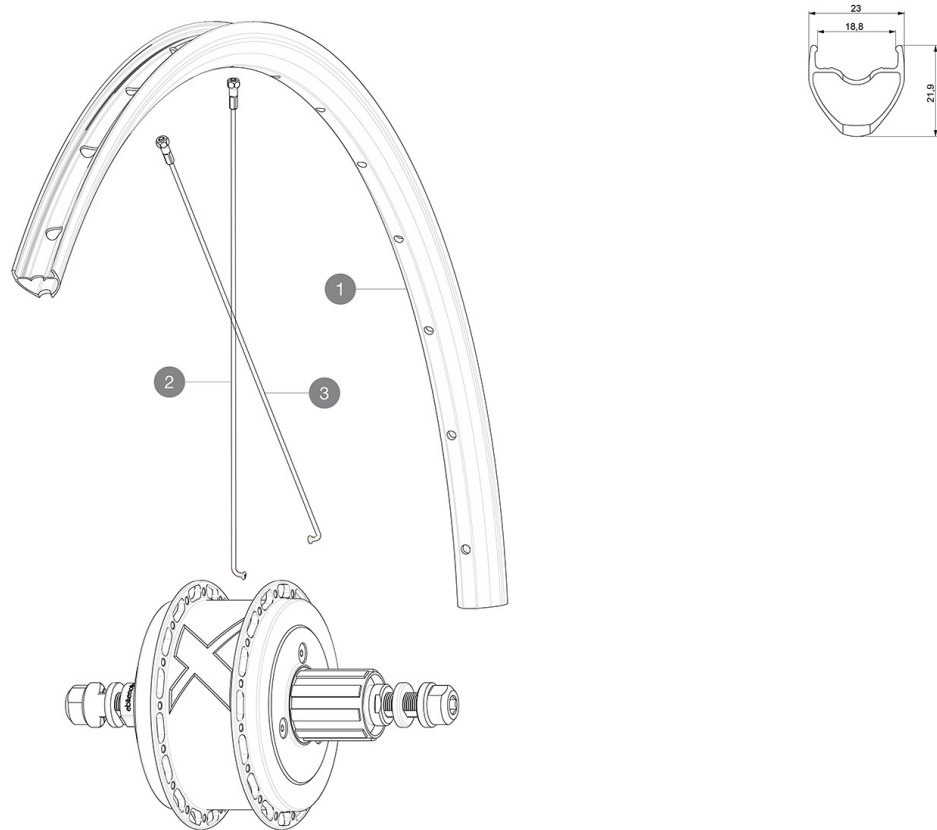

RUEDAS REFERENCIAS**RIMS**

&NBSP;:

1	V2738713	Kit Rear rim Aksium Elite UST Disc SUP EBM 32h
	V2620101	UST RIM TAPE 25mm (for 21-24mm wide rim)

SPOKES

2	V3667801	Kit 16 NDS round Jbent spoke 255mm Aksium Elite UST Disc EBM
3	V3667701	Kit 16 DS round Jbent spokes 251mm Aksium Elite UST Disc EBM

Aksium Elite UST Disc EBM

Specifications

PESOS DE RUEDAS