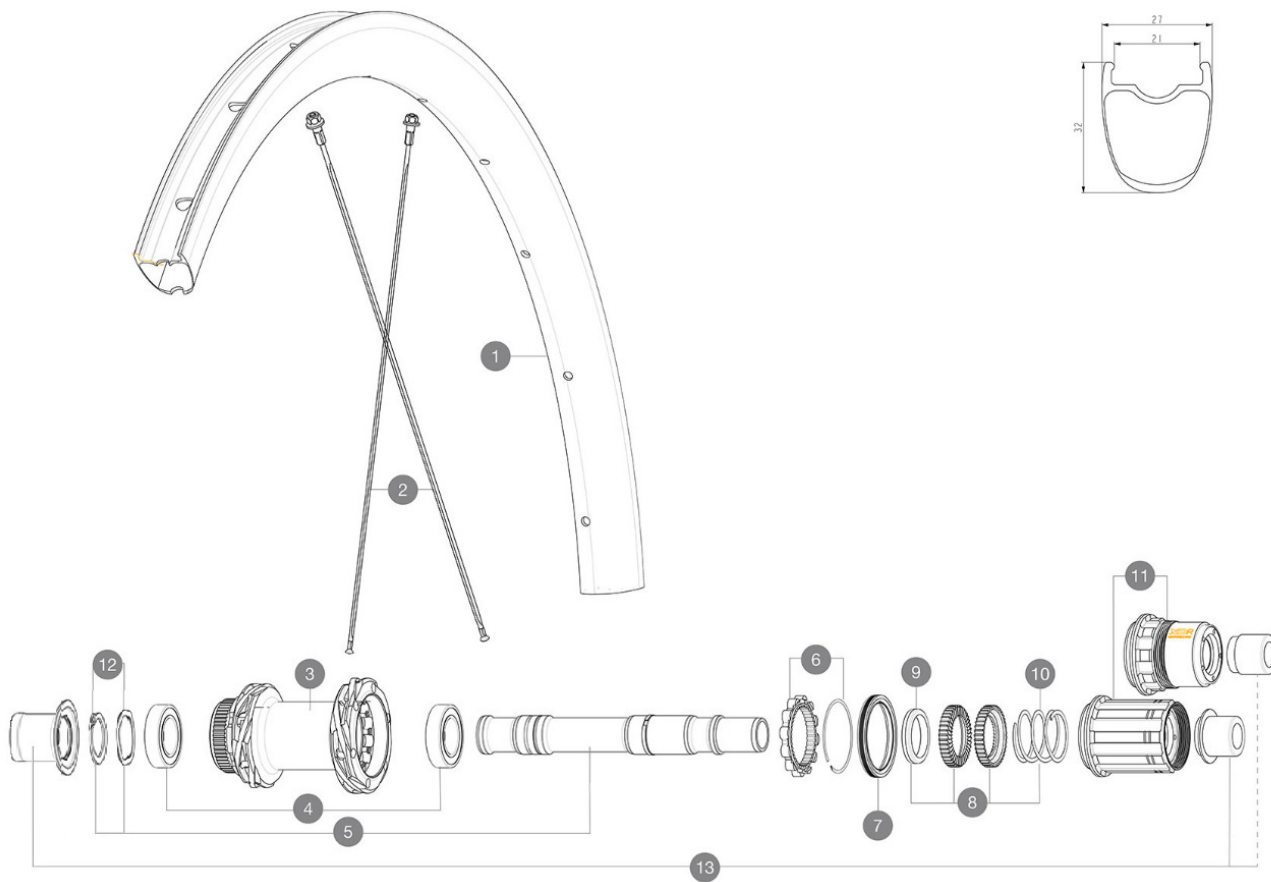

RUEDAS REFERENCIAS

R36771 Cosmic SLS 32 DCL Rr

R39081 Cosmic SLS 32 DCL Rr XDR

RIMS

&NBSP;:

1	V4093215	Kit Front/Rear rim Cosmic SL 32 Disc while stock lasts
	V2620101	UST RIM TAPE 25mm (for 21-24mm wide rim)

SPOKES

2	V4163101	Kit 12 Front/Rear Cosmic SLS 32 Disc aero stainless spoke 28
---	----------	--

HUB SHELLS

3	N/A	CUERPO DE BUJE
3	N/A	CUERPO DE BUJE
4	M40076	HUB BEARINGS 17x30x7 6903 x 2
5	V2373401	KIT ID360 135/142 DCL L1 AXLE WITH CLIP
6	V2252701	KIT ID360 INSERT SHAPED EAR LOBE > 2017
7	V00063631	Kit ID360 seal version 2 (larger)
8	V2251701	ID360 2 RATCHETS + SPRING + GREASE
9	V2500501	Kit 3 ID360 pad for noise reduction
10	V2251801	KIT 3 ID360 ROAD SPRINGS
11	V3430101	HG11 Freewheel Body ID360
11	V2580101	FREEHUB BODY XD Road ID360
12	V2373001	KIT ADJUST. SYSTEM QRM AUTO ID360 for 17x30x7 bearing

ADAPTERS

13	V2510701	ID360 EVO REAR AXLE ADAPTERS 12x142mm DCL & D6T
----	----------	---

MAVIC *Cosmic SLS 32 Disc*

Specifications

PESOS DE RUEDAS