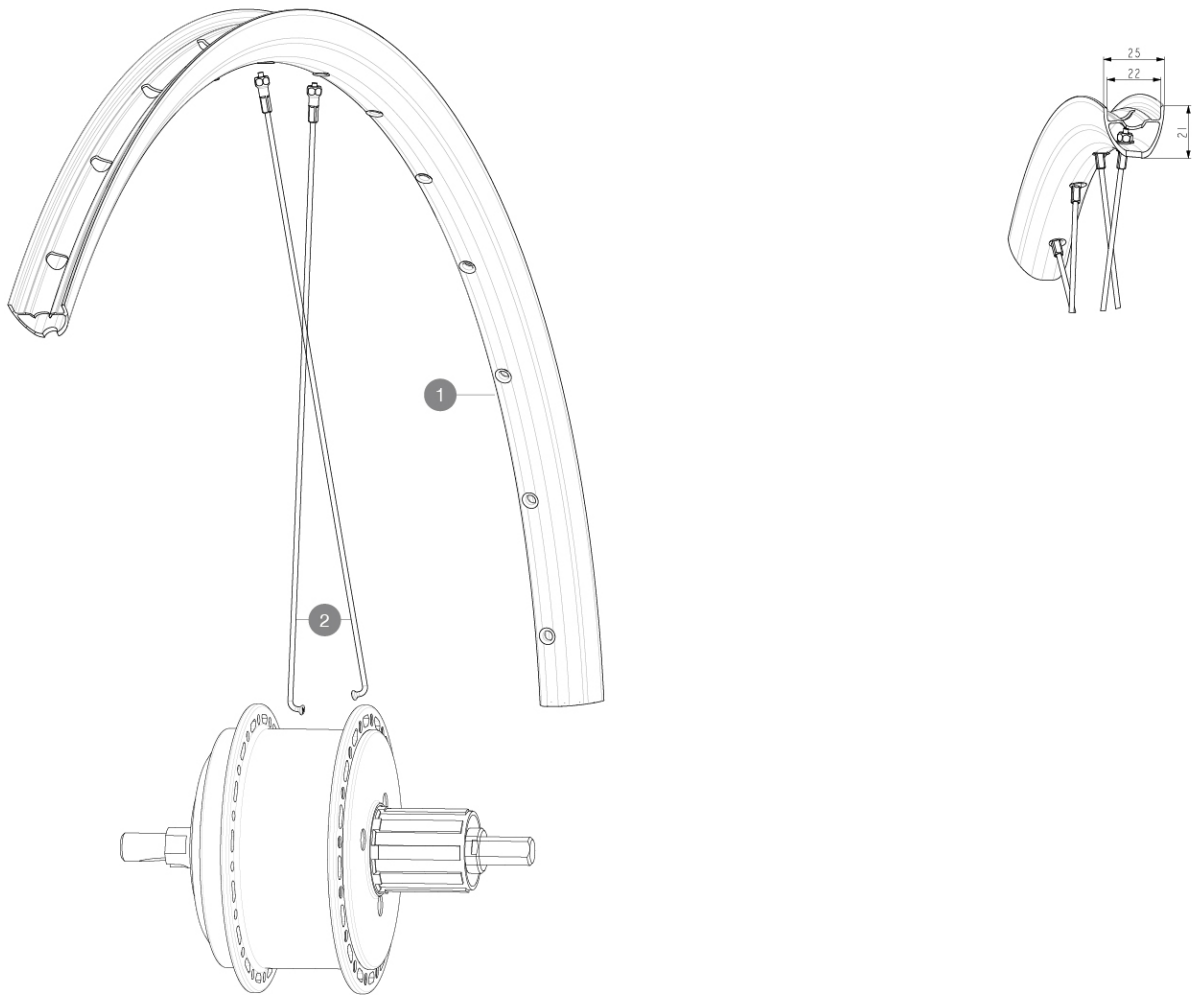

MAVIC **ALLROAD S DISC EBM**

Recommended tyre sizes: 28 to 64 mm (1.1" to 2.5")

RUEDAS REFERENCIAS**RIMS**

&NBSP;:

- | | | |
|----------|----------|---|
| 1 | V4092313 | Kit Rear rim EBM Allroad S White Stocks lasts |
| | V2620101 | UST RIM TAPE 25mm (for 21-24mm wide rim) |

SPOKES

- | | | |
|----------|----------|--|
| 2 | V3667801 | Kit 16 NDS round Jbent spoke 255mm Aksium Elite UST Disc EBM |
|----------|----------|--|

MAVIC ***ALLROAD S DISC EBM***

Specifications
PESOS DE RUEDAS