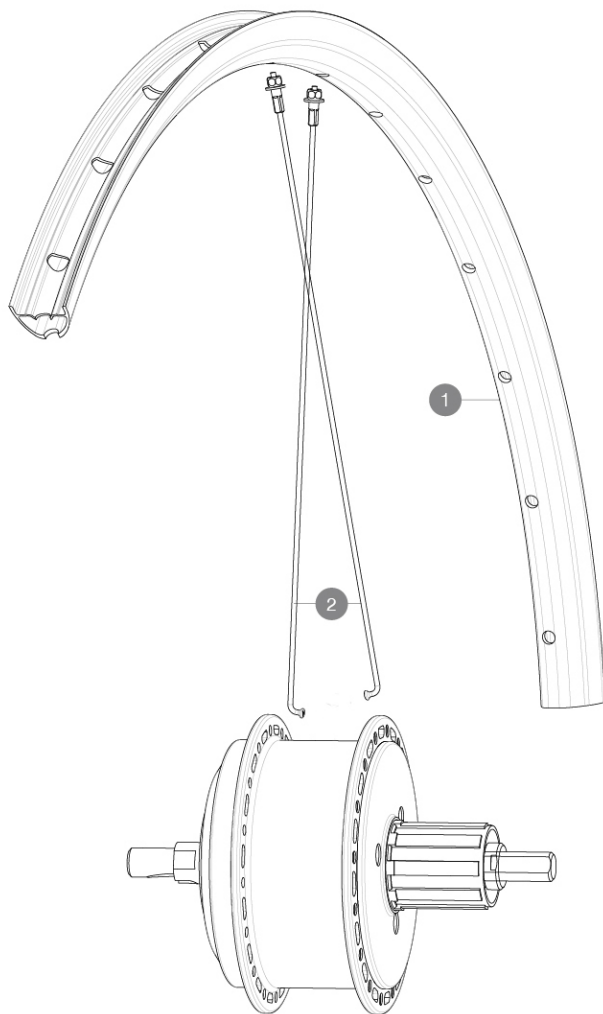

RUEDAS REFERENCIAS

**RIMS**

&NBSP;:

1	V4092513	Kit Rear rim EBM Allroad Pro Carbon SL while stock lasts
	V2620101	UST RIM TAPE 25mm (for 21-24mm wide rim)

**SPOKES**

2	V3667701	Kit 16 DS round Jbent spokes 251mm Aksium Elite UST Disc EBM
---	----------	--

# ***ALLROAD PRO CARBON SL DISC EBM***

2021

REAR

### **PESOS DE RUEDAS**