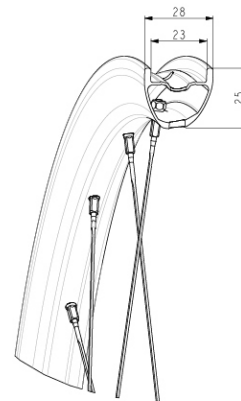

RUEDAS REFERENCIAS

**RIMS**

&NBSP;:

1	V4092513	Kit Rear rim EBM Allroad Pro Carbon SL while stock lasts
	V2620101	UST RIM TAPE 25mm (for 21-24mm wide rim)

**SPOKES**

2	V3667701	Kit 16 DS round Jbent spokes 251mm Aksium Elite UST Disc EBM
---	----------	--

# ***ALLROAD PRO CARBON SL DISC EBM***

2021

REAR