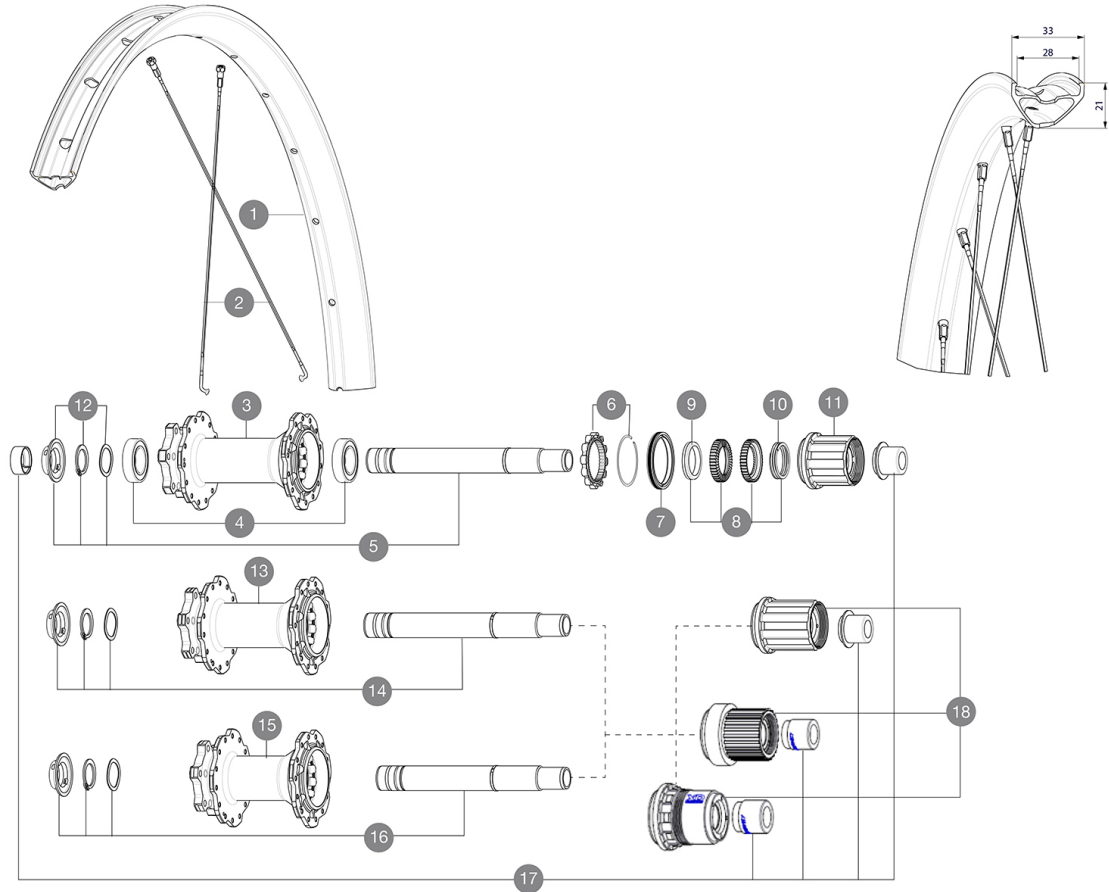

**MAVIC DEEMAX 29**

ASTM CATEGORY 5 : GRAVITY RIDING FOCUSED ON THE DESCENT

For a longer longevity of the wheel, Mavic recommends that the total weight supported by the wheels doesn't exceed 150kg, bike included

Recommended tyre sizes: 60mm to 76mm (2.35" to 3.0")

Maximum tyre pressure: 3.2bar/46PSI with a 47mm tyre - 2.85bar/41PSI with a 64mm tyre

**RUEDAS REFERENCIAS**

R39541	DEEMAX INT 29 BST HG	R39571	Deemax 29 21 Rr 12x157 7s
R39551	DEEMAX INT 29 BST XD	R39581	DEEMAX INT 29 BST MS
R39561	DEEMAX INT 29 12X157 HG	R39591	DEEMAX INT 29 12X157 XD

**RIMS**

&amp;NBSP;:

1	V3766215	Kit Front/Rear rim Deemax 21 29"
	V2640101	UST RIM TAPE 32mm for 28 to 29mm wide rims

**SPOKES**

2	V2387901	KIT 14 J BENT STEEL SPOKES 299mm DEEMAX DH 29" + black steel
---	----------	--

**HUB SHELLS**

3	N/A	CUERPO DE BUJE
4	M40076	HUB BEARINGS 17x30x7 6903 x 2
5	V2374901	Kit ID360 150/157 D6T 7S 2AXLE WITH CIRCLIP
6	V2252701	KIT ID360 INSERT SHAPED EAR LOBE > 2017
7	V00063631	Kit ID360 seal version 2 (larger)
8	V2375201	KIT ID360 24 TEETH 2 RATCHET + MTB SPRING + PAD (specific)
9	V2375401	KIT ID360 MTB 24T 3 NOISE REDUCING PADS
10	V2372901	KIT 3 ID360 MTB SPRINGS
11	V2375001	Freehub Body ID360 7S Alu
12	V2373001	KIT ADJUST. SYSTEM QRM AUTO ID360 for 17x30x7 bearing
13	N/A	CUERPO DE BUJE
14	V2374801	Kit ID360 150/157 D6T AXLE WITH CIRCLIP
15	N/A	CUERPO DE BUJE
16	V2372201	KIT ID360 148 D6T AXLE WITH CLIP
18	V3780101	HG9 Alloy MTB Freewheel Body ID360