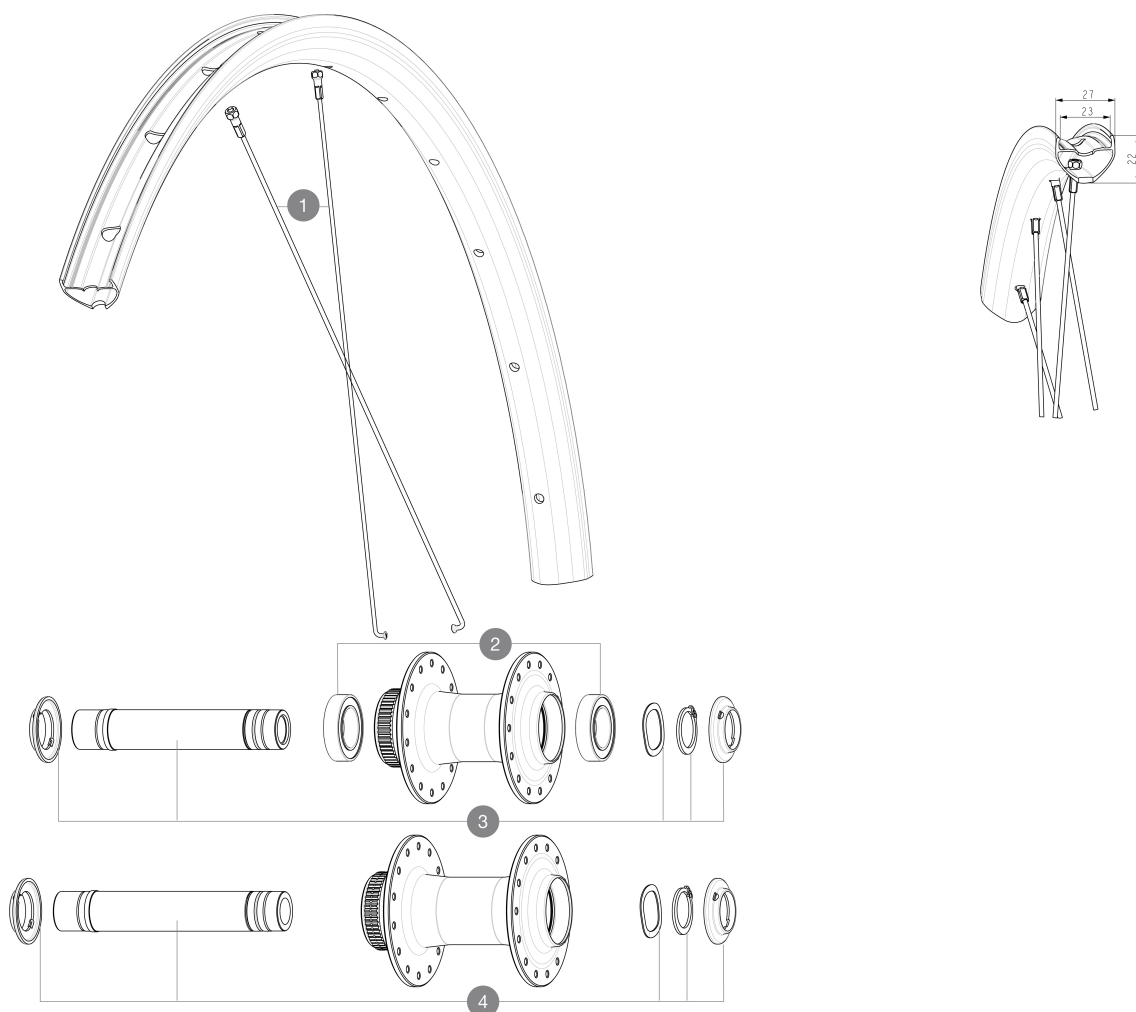

REFERENCES WHEELS

SPOKES

1	V00062331	Kit 14 ft/rr Jbent bk rd spk 298 29"+np
---	-----------	---

HUB SHELLS

2	V2500901	KIT BEARINGS 18x30x7 + WAVED WASHER + CLIP
3	V2374001	KIT 12x100mm FRONT AXLE DCL QRM AUTO ALLROAD > 2019
4	V00083231	Kit 110mm axle QRM auto road DCL

ADAPTERS

V2680301	"Kit Ft Road Adapter 12 >> 9mm"
----------	---------------------------------

MAVIC *ALLROAD 1 23MM*

Specifications

WHEEL WEIGHTS