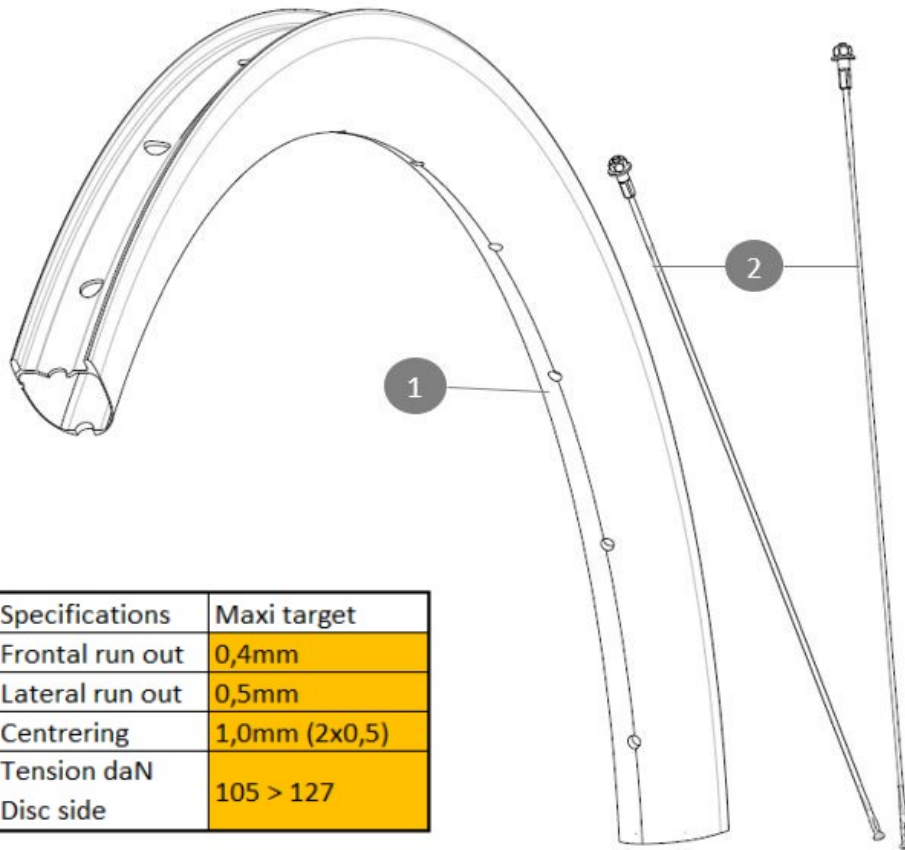

MAVIC **ALLROAD SL CARBON****REFERENCES WHEELS**

ASTM CATEGORY 2 : road and offroad with jumps less than 15cm

For a longer longevity of the wheel, Mavic recommends that the total weight supported by the wheels doesn't exceed 120kg, bike included

Non-Boost : 12x135 rear axle adapters (V2510901)

Boost : Torque Caps for Center Lock hub (V2374401)

Jante avant Allroad SL Carbone

Specifications	Maxi target
Frontal run out	0,4mm
Lateral run out	0,5mm
Centring	1,0mm (2x0,5)
Tension daN	105 > 127
Disc side	

**RIMS**

&NBSP;:

1 V00104731 KIT FT/RR RIM ALRD SL CARBON

SPOKES

2 V00104631 Kit 12 Front/Rear Allroad SL Carbon spoke 278mm

HUB SHELLS

3 N/A HUB BODY
4 V2500901 KIT BEARINGS 18x30x7 + WAVED WASHER + CLIP
5 V2374001 KIT 12x100mm FRONT AXLE DCL QRM AUTO ALLROAD > 2019

OPTIONS

V2680301 "Kit Ft Road Adapter 12 >> 9mm"
V2373501 QRM Auto front axle 15mm for DCL Allroad wheels > 2019
V2372501 15mm MTB Axle Cap QRM Auto From 2019

MAVIC ALLROAD SL CARBON

2024
FRONT

DELIVERED WITH