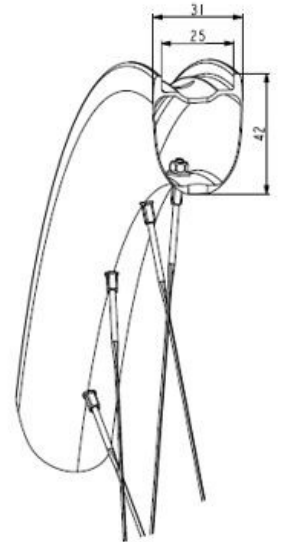

MAVIC **ALLROAD SL CARBON****REFERENCES WHEELS**

ASTM CATEGORY 2 : road and offroad with jumps less than 15cm

For a longer longevity of the wheel, Mavic recommends that the total weight supported by the wheels doesn't exceed 120kg, bike included

Non-Boost : 12x135 rear axle adapters (V2510901)

Boost : Torque Caps for Center Lock hub (V2374401)

Jante avant Allroad SL Carbone

Specifications	Maxi target
Frontal run out	0,4mm
Lateral run out	0,5mm
Centring	1,0mm (2x0,5)
Tension daN	105 > 127
Disc side	

**RIMS**

&NBSP;:

1 V00104731 KIT FT/RR RIM ALRD SL CARBON

SPOKES

2 V00104631 Kit 12 Front/Rear Allroad SL Carbon spoke 278mm

HUB SHELLS

3 N/A HUB BODY
4 V2500901 KIT BEARINGS 18x30x7 + WAVED WASHER + CLIP
5 V2374001 KIT 12x100mm FRONT AXLE DCL QRM AUTO ALLROAD > 2019

OPTIONS

V2680301 "Kit Ft Road Adapter 12 >> 9mm"
V2373501 QRM Auto front axle 15mm for DCL Allroad wheels > 2019
V2372501 15mm MTB Axle Cap QRM Auto From 2019

MAVIC ALLROAD SL CARBON

2024
FRONT

DELIVERED WITH