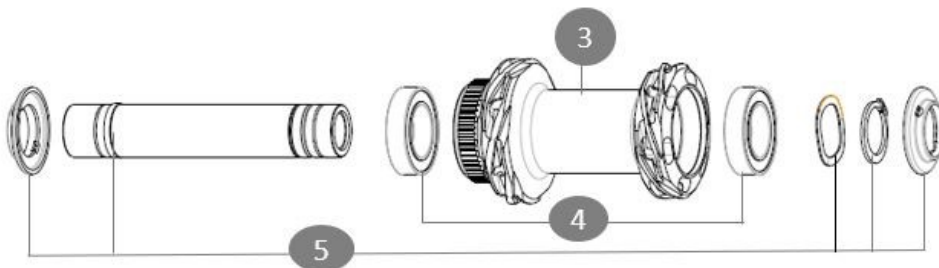

Non-Boost : 12x135 rear axle adapters (V2510901)

Boost : Torque Caps for Center Lock hub (V2374401)

Jante avant Allroad SL Carbone

Specifications	Maxi target
Frontal run out	0,4mm
Lateral run out	0,5mm
Centring	1,0mm (2x0,5)
Tension daN	105 > 127
Disc side	

**RIMS**

&NBSP;:

1 V00104731 KIT FT/RR RIM ALRD SL CARBON

SPOKES

2 V00104631 Kit 12 Front/Rear Allroad SL Carbon spoke 278mm

HUB SHELLS

3 N/A HUB BODY
4 V2500901 KIT BEARINGS 18x30x7 + WAVED WASHER + CLIP
5 V2374001 KIT 12x100mm FRONT AXLE DCL QRM AUTO ALLROAD > 2019

OPTIONS

V2680301 "Kit Ft Road Adapter 12 >> 9mm"
V2373501 QRM Auto front axle 15mm for DCL Allroad wheels > 2019
V2372501 15mm MTB Axle Cap QRM Auto From 2019

MAVIC ALLROAD SL CARBON

2024
FRONT

DELIVERED WITH