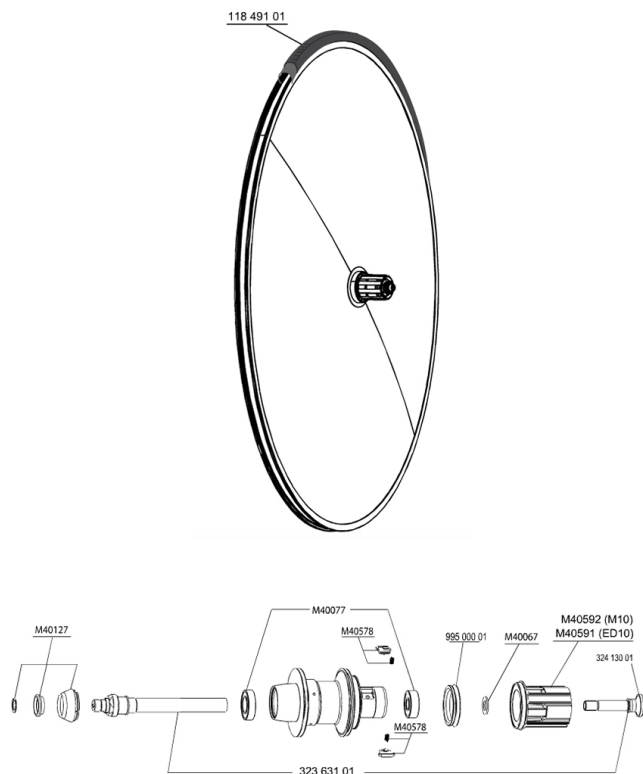

REFERENCES WHEELS

HUB SHELLS

M40077	REAR HUB 608+6901 BEARINGS
M40591	FTSL FREEWHEEL BODY ED10
32363101	COMETE ROAD R.AXLE ED10 / M10
99500001	FTSL/FTSX FREEHUB BODY SEAL
M40578	FTSL PAWLS KIT (ROAD WHEELS)
M40127	REAR COMETE ROAD AXLE CAP+RING
M40592	FTSL FREEWHEEL BODY M10
M40067	INTERNAL FREEWHEEL SPACER FTSL/FTSX

TYRES

11849101	Yksion PowerLink Tubular 23
----------	-----------------------------

MAVIC *Comète Road*

Specifications

WHEEL WEIGHTS