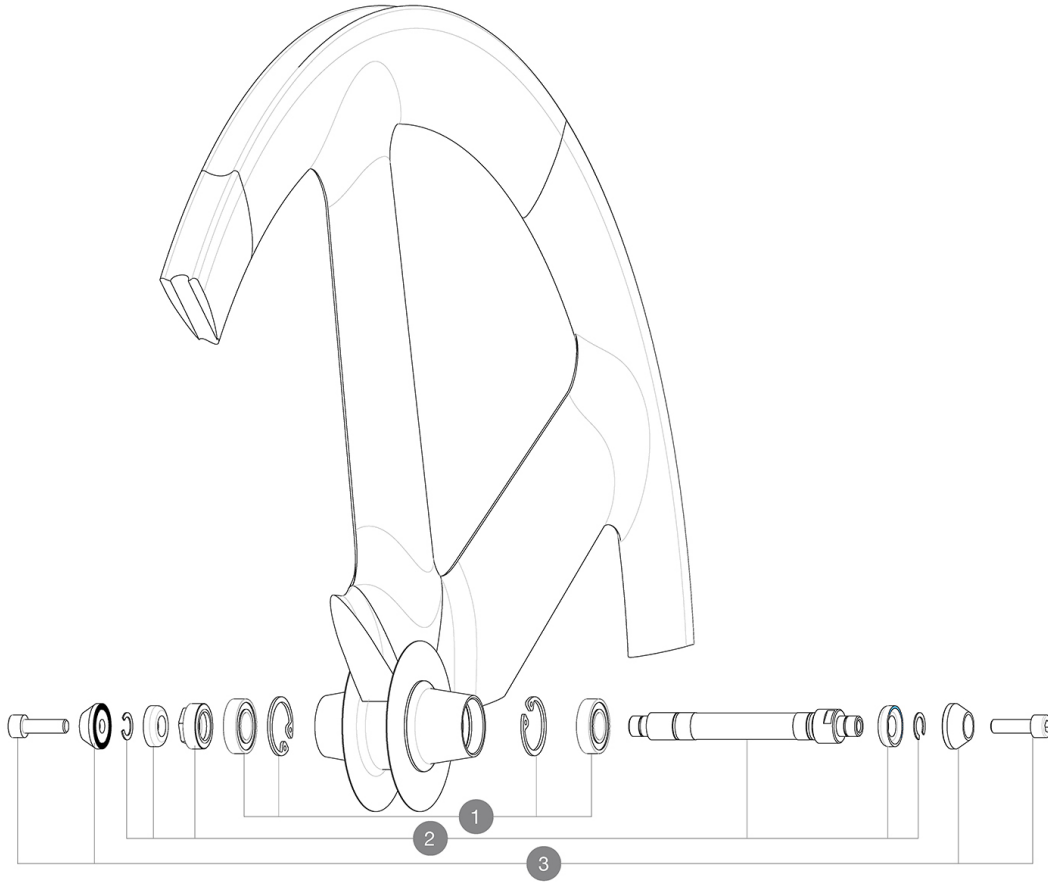

**REFERENCES WHEELS**

111554 IO TRACK TUBULAR FRT

**HUB SHELLS**

<b>1</b>	M40131	KIT BEARINGS FRONT 12x24x6 6901 (iO track)
<b>2</b>	M40130	FRONT IO AXLE + ADJUSTING NUT
<b>3</b>	M40124	M6 AXLE BOLTS/ALU SUPPORTS FRT IO TRACK

**DELIVERED WITH**

Fixing nuts	
Fixing nuts	
Wheelbag	
Wheelbag	
Valve extender	
Valve extender	
User guide	
User guide	

**Specifications****RIMS**

- Recommended tyre sizes : 19 to 28 mm

**WHEEL HUB**

- Body : aluminum
- Body : aluminum
- Axle material : aluminum
- Color : black
- Axle material : aluminum

QRM  
QRM**WHEEL WEIGHTS**