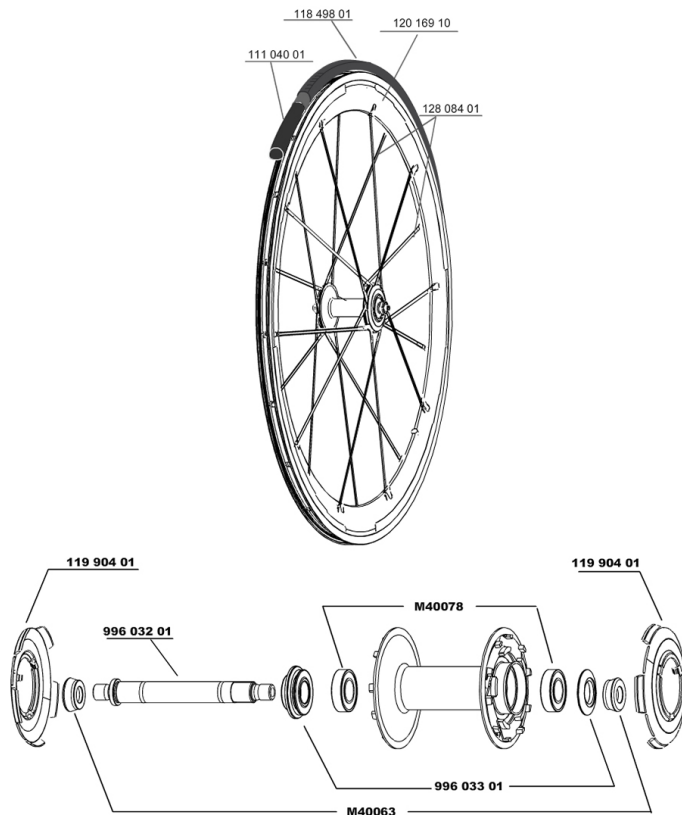

REFERENCES WHEELS

111672 COSMIC CARBONE SLR011FRT WTS

RIMS

&NBSP;:

12016910 KIT FRONT COSMIC CARBONE SLR RIM

SPOKES

12808401 KIT 5 FT/DS COSMIC CARBON SLR SPOKE/2 CAP

HUB SHELLS

M40063 2 FRONT AXLE FORK SUPPORT
 99603301 FRONT ADJUST.NUT+CAP COS.CARB.ULTIMATE
 M40078 FRONT HUB BEARINGS 6901 x 2
 11990401 FRT/NON DS COSMIC CARBON SLR HUB CAP
 99603201 FRT AXLE COS.CARBONE ULTIMATE

MAINTENANCE

11104001 Chambres à air 48mm

TYRES

11849801 Yksion Griplink 23

MAVIC *Cosmic Carbone SLR*

Specifications

WHEEL WEIGHTS

Wheel weight