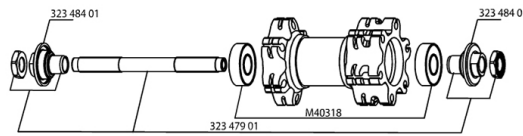

## REFERENCES WHEELS

127088	CROSSRIDE DISC 011 DCL FRT	127091	CROSSRIDE DISC 011 6T FRT
127090	CROSSRIDE DISC 011 DCL PR	127093	CROSSRIDE DISC 011 6T PR

## RIMS

&NBSP;:

12021615	FRONT/REAR CROSSRIDE DISC 11 RIM
----------	----------------------------------

## SPOKES

99687501	KIT 12 CROSSRIDE DISC STEEL BLK SPOKES 263mm
----------	--

## HUB SHELLS

32347901	FRONT AXLE QRM UB
M40318	KIT 2 HUB BEARINGS 6001
32348401	EXPANSIBLE BEARINGS SUPPORT

**MAVIC** *Crossride Disc*

***Specifications***

WHEEL WEIGHTS