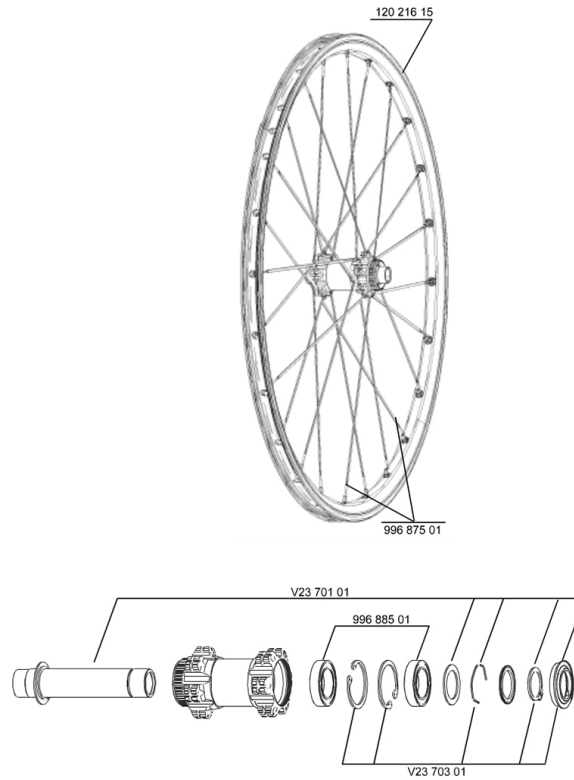

MAVIC Crossride Disc 15mm

1
2011
FRONT

REFERENCES WHEELS

111850 CROSSRIDE D011 15MMDCL+AD
FRT

111853 CROSSRIDE D011 15MMDCL+AD PR

RIMS

&NBSP;;

12021615 FRONT/REAR CROSSRIDE DISC 11 RIM

HUB SHELLS

99688501 BEARING KIT 9/12/15 D6T HUB 20x32x7 6804
V2370101 KIT FRONT AXLE 15MM CROSSONE/-RIDE/-ROC - while stock last
V2370301 KIT FRONT AUTO ADJUSTING PLAY 15mm AXLE

MAVIC *Crossride Disc 15mm***Specifications****WHEEL WEIGHTS**

Wheel weight